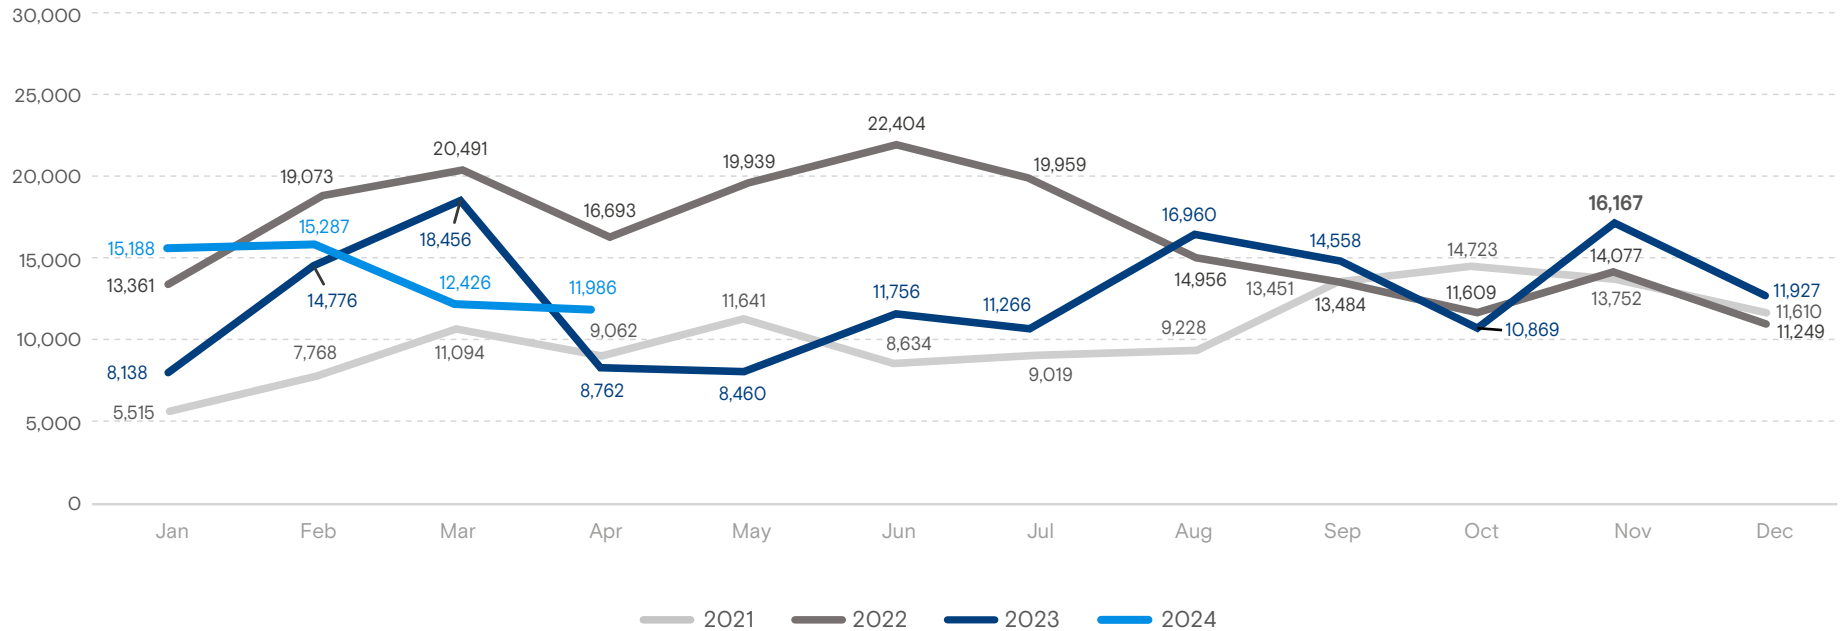

January - April 2024

50,132
 Returned migrants
 January - April 2023

4,755
 Variation

9.5%
 Variation

Returned migrants to the NCA by sex

January - April 2024

EL SALVADOR

56.6%

JAN-APR 2023: **3,225**
 JAN-APR 2024: **5,049**
 VARIATION: **1,824**

GUATEMALA

15.3%

JAN-APR 2023: **27,927**
 JAN-APR 2024: **32,201**
 VARIATION: **4,274**

HONDURAS

-7.1%

JAN-APR 2023: **18,980**
 JAN-APR 2024: **17,637**
 VARIATION: **1,343**

Total number of returned migrants to the NCA by month January 2021 - April 2024

Source: DGME (El Salvador); IGM (Guatemala); CONMIGHO (Honduras).

Variation: January - April 2023 and January - April 2024

61.4% ↑

2023: 23,590
2024: 38,064

-4.5% ↓

2023: 2,882
2024: 4,615

Mexico

-48.8% ↓

2023: 23,435
2024: 12,004

Adults