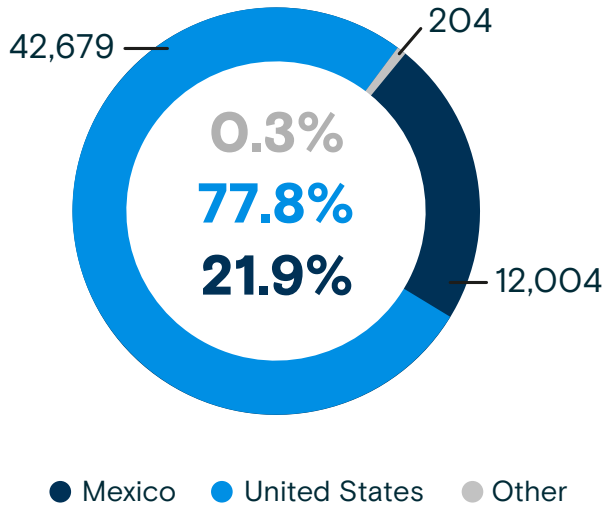

[+info https://infounitnca.iom.int/](https://infounitnca.iom.int/)

Returned migrants to the NCA by country of apprehension

January - April 2024

54,887

Total number of returned migrants to the North of Central America

January - April 2024

50,132
 Returned migrants
 January - April 2023

4,755
 Variation

9.5%
 Variation

Returned migrants to the NCA by sex

January - April 2024

EL SALVADOR

56.6%