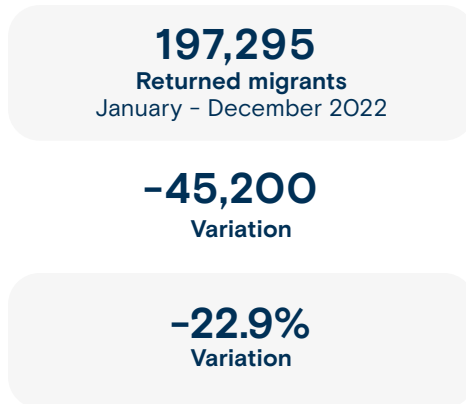

[+info https://infounitnca.iom.int/](https://infounitnca.iom.int/)

Returned migrants to the NCA by country of apprehension January - December 2023

152,095

Total number of returned migrants to the North of Central America January - December 2023

Returned migrants to the NCA by sex January - December 2023

EL SALVADOR

-7.5%

JAN-DEC 2022: **14,437**
 JAN-DEC 2023: **13,357**
 VARIATION: **1,080**

GUATEMALA

-15.2%

JAN-DEC 2022: **94,283**
 JAN-DEC 2023: **79,979**
 VARIATION: **14,304**

HONDURAS

-33.7%

JAN-DEC 2022: **88,575**
 JAN-DEC 2023: **58,759**
 VARIATION: **29,816**

Total number of returned migrants to the NCA by month
January 2020 - December 2023

Source: DGME (El Salvador); IGM and SBS (Guatemala); CONMIGHO (Honduras).

Variation: January - December 2022 and January - December 2023

Total Variation

-22.9%

2022: 197,295
2023: 152,095

United States

22.1%

2022: 89,552
2023: 109,357

Adults