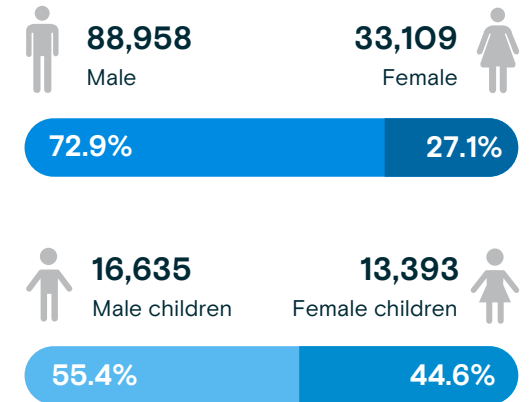

[+info https://infounitnca.iom.int/](https://infounitnca.iom.int/)

Returned migrants to the NCA by country of apprehension January - December 2023

152,095

Total number of returned migrants to the North of Central America January - December 2023

Returned migrants to the NCA by sex January - December 2023

EL SALVADOR

-7.5%

JAN-DEC 2022: **14,437**
 JAN-DEC 2023: **13,357**
 VARIATION: **1,080**

GUATEMALA

-15.2%

JAN-DEC 2022: **94,283**
 JAN-DEC 2023: **79,979**
 VARIATION: **14,304**

HONDURAS

-33.7%

JAN-DEC 2022: **88,575**
 JAN-DEC 2023: **58,759**
 VARIATION: **29,816**

Total number of returned migrants to the NCA by month
January 2020 - December 2023

Source: DGME (El Salvador); IGM and SBS (Guatemala); CONMIGHO (Honduras).

Variation: January - December 2022 and January - December 2023

Total Variation

-22.9%

2022: 197,295
2023: 152,095

United States

22.1%

2022: 89,552
2023: 109,357

Adults