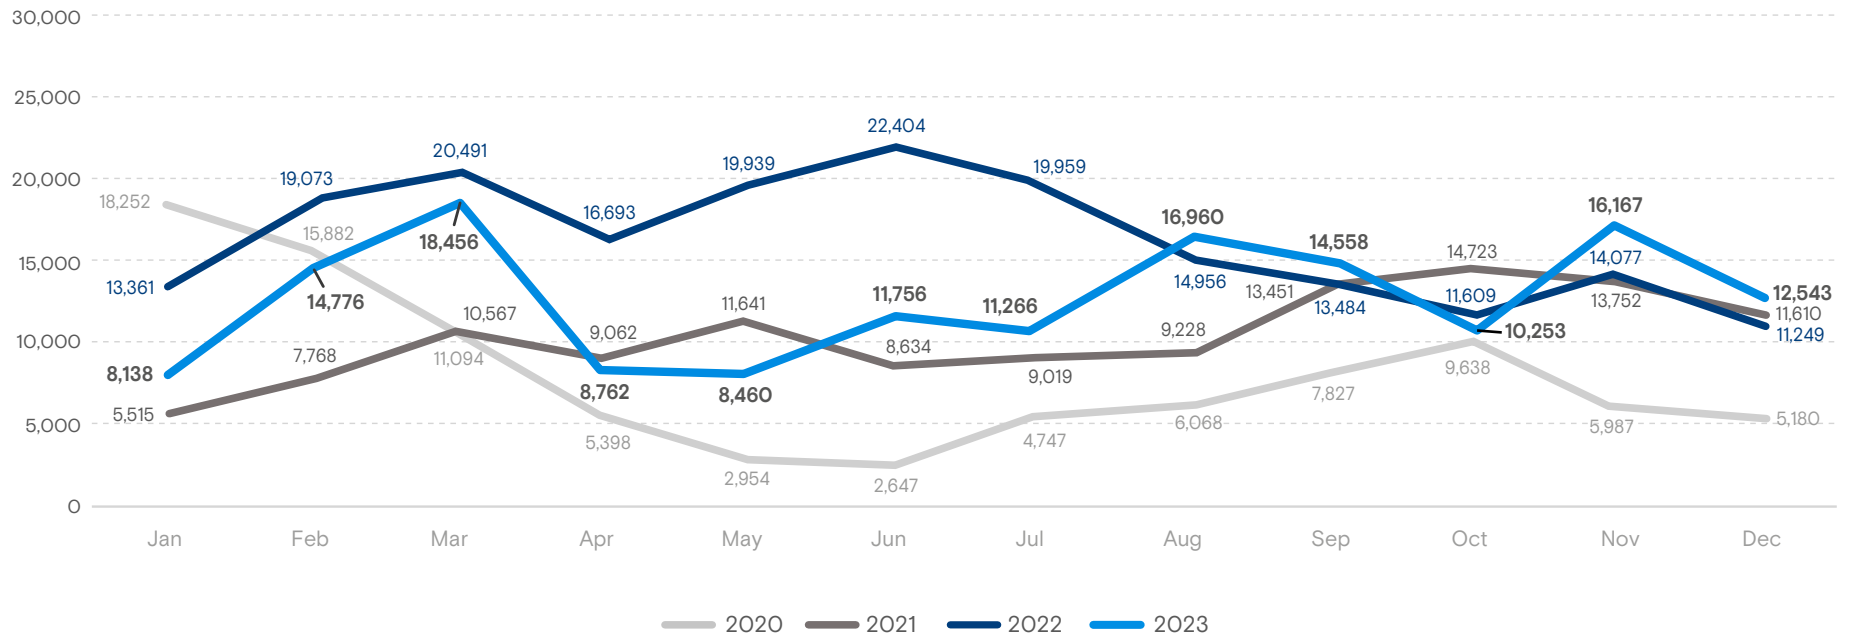

[+info https://infounitnca.iom.int/](https://infounitnca.iom.int/)

Returned migrants to the NCA by country of apprehension January - December 2023

152,095

Total number of returned migrants to the North of Central America January - December 2023

Returned migrants to the NCA by sex January - December 2023

EL SALVADOR

-7.5%

JAN-DEC 2022: **14,437**
 JAN-DEC 2023: **13,357**
 VARIATION: **1,080**

GUATEMALA

-15.2%

JAN-DEC 2022: **94,283**
 JAN-DEC 2023: **79,979**
 VARIATION: **14,304**

HONDURAS

-33.7%

JAN-DEC 2022: **88,575**
 JAN-DEC 2023: **58,759**
 VARIATION: **29,816**

Total number of returned migrants to the NCA by month
January 2020 - December 2023

Source: DGME (El Salvador); IGM and SBS (Guatemala); CONMIGHO (Honduras).

Variation: January - December 2022 and January - December 2023

Total Variation

-22.9%

2022: 197,295
2023: 152,095

United States

22.1%

2022: 89,552
2023: 109,357

Adults