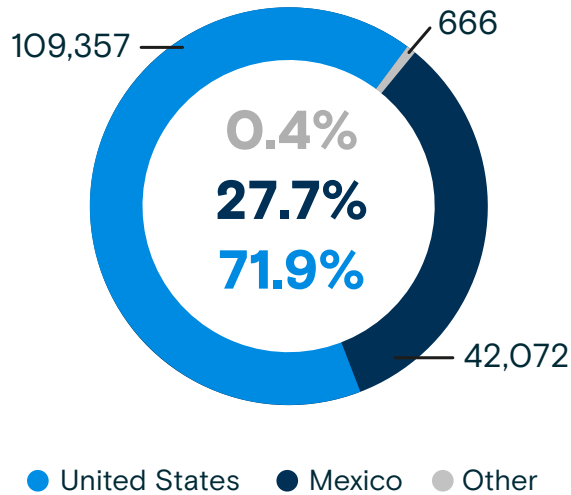

[+info https://infounitnca.iom.int/](https://infounitnca.iom.int/)

Returned migrants to the NCA by country of apprehension January - December 2023

152,095

Total number of returned migrants to the North of Central America January - December 2023

Returned migrants to the NCA by sex January - December 2023

EL SALVADOR

-7.5%

JAN-DEC 2022: **14,437**
 JAN-DEC 2023: **13,357**
 VARIATION: **1,080**

GUATEMALA

-15.2%

JAN-DEC 2022: **94,283**
 JAN-DEC 2023: **79,979**
 VARIATION: **14,304**

HONDURAS

-33.7%

JAN-DEC 2022: **88,575**
 JAN-DEC 2023: **58,759**
 VARIATION: **29,816**

Total number of returned migrants to the NCA by month
January 2020 - December 2023

Source: DGME (El Salvador); IGM and SBS (Guatemala); CONMIGHO (Honduras).

Variation: January - December 2022 and January - December 2023

Total Variation

-22.9%

2022: 197,295
2023: 152,095

United States

22.1%

2022: 89,552
2023: 109,357

Adults