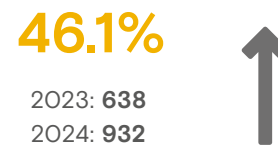

Total number of returned female migrants to Honduras by month

January 2021 - April 2024

Source: Observatorio Migratorio y Consular de Honduras CONMIGHO.

Variation: January - April 2023 and January - April 2024

Total Variation

2023: 4,349
2024: 4,750

United States

Female adults

Children and Adolescents

Mexico

Female adults

Children and Adolescents