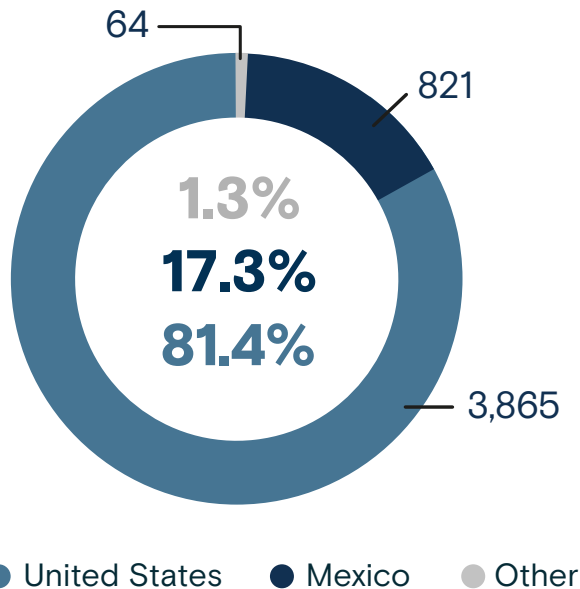

4,750

Total number of returned female migrants
January - April 2024

Returned migrants by sex and age group January - April 2024

Returned female migrants by country of apprehension January - April 2024

Returned migrants (adult population +18) from the United States

FEMALE: 2,933
MALE: 8,783

1 in every 3.9 returned migrants from the United States is a woman.

Returned migrants (adult population +18) from Mexico

FEMALE: 555
MALE: 2,607

1 in every 5.7 returned migrants from Mexico is a woman.

Total Variation

2023: 4,349
2024: 4,750

United States

Female adults

Children and Adolescents

Mexico

Female adults

Children and Adolescents