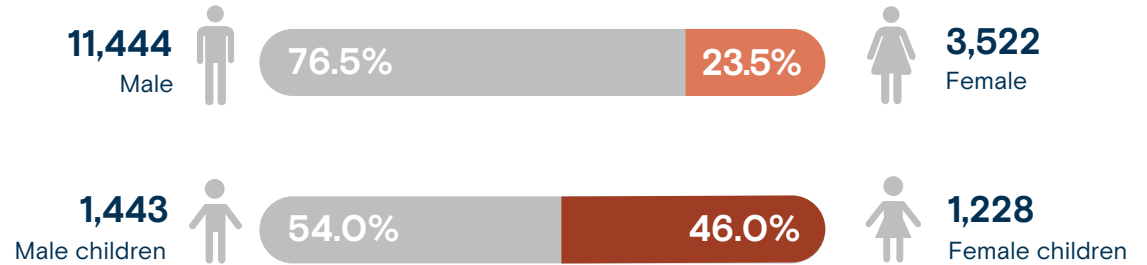

4,750

Total number of returned female migrants
January - April 2024

Returned migrants by sex and age group January - April 2024

Returned female migrants by country of apprehension January - April 2024

Returned migrants (adult population +18) from the United States

FEMALE: 2,933
MALE: 8,783

1 in every 3.9 returned migrants from the United States is a woman.

Returned migrants (adult population +18) from Mexico

FEMALE: 555
MALE: 2,607

1 in every 5.7 returned migrants from Mexico is a woman.

Total Variation

2023: 4,349
2024: 4,750

United States

Female adults

Children and Adolescents

Mexico

Female adults

Children and Adolescents