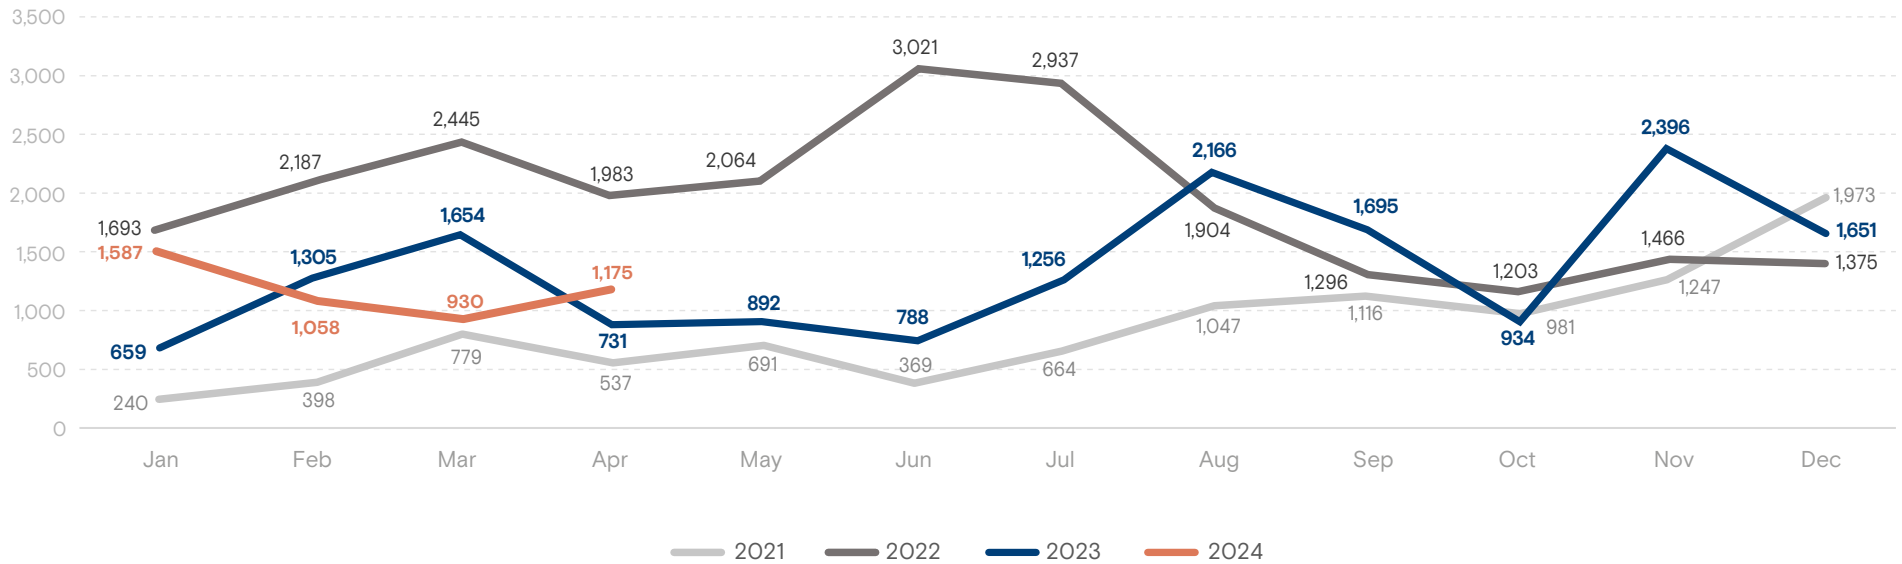

4,750

Total number of returned female migrants
January - April 2024

Returned migrants by sex and age group January - April 2024

Returned female migrants by country of apprehension January - April 2024

Returned migrants (adult population +18) from the United States

FEMALE: 2,933
MALE: 8,783

1 in every 3.9 returned migrants from the United States is a woman.

Returned migrants (adult population +18) from Mexico

FEMALE: 555
MALE: 2,607

1 in every 5.7 returned migrants from Mexico is a woman.

Total number of returned female migrants to Honduras by month

January 2021 - April 2024

Source: Observatorio Migratorio y Consular de Honduras CONMIGHO.

Variation: January - April 2023 and January - April 2024

Total Variation

2023: 4,349
2024: 4,750

United States

Female adults

Children and Adolescents

Mexico

Female adults

Children and Adolescents