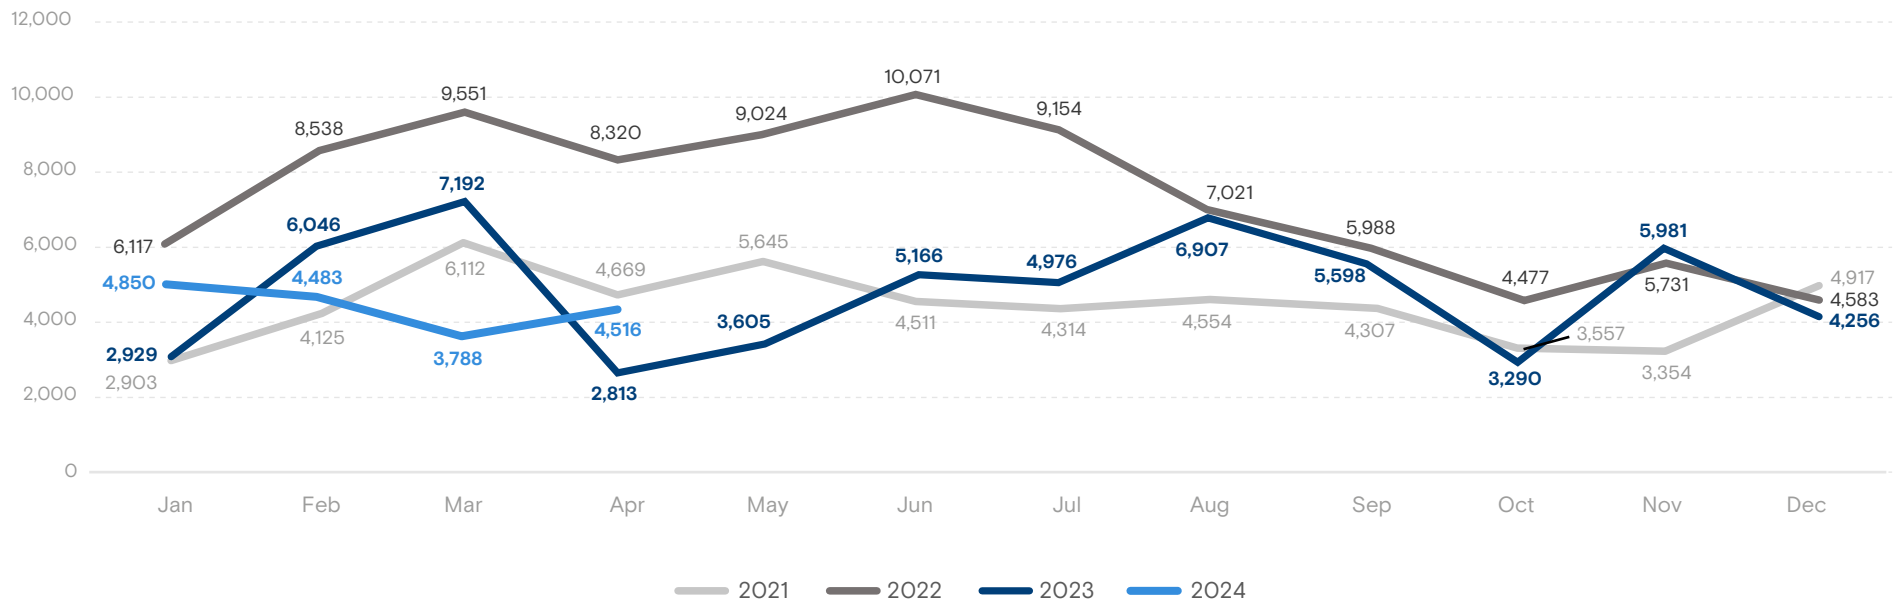

17,637

Total number of returned migrants
January - April 2024

Returned migrants by sex and age group January - April 2024

Returned migrants by country of apprehension January - April 2024

Returned migrants (adult population +18) from the United States

FEMALE: 2,933
MALE: 8,783

1 in every 3.9 returned migrants from the United States is a woman.

Returned migrants (adult population +18) from Mexico

FEMALE: 555
MALE: 2,607

1 in every 5.7 returned migrants from Mexico is a woman.

Total number of returned migrants to Honduras by month January 2021 - April 2024

Source: Observatorio Migratorio y Consular de Honduras CONMIGHO.

Variation: January - April 2023 and January - April 2024

Total Variation

-7.1%

2023: 18,980
2024: 17,637

United States

48.5%

2023: 9,219
2024: 13,686

Adults

48.2%