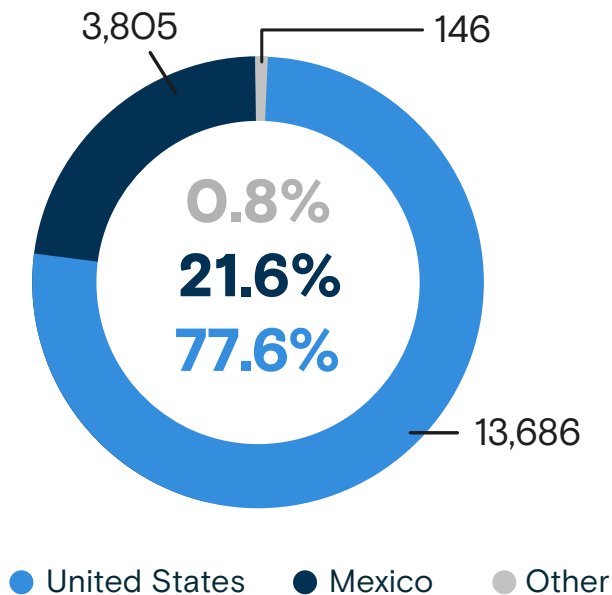

17,637

Total number of returned migrants
January - April 2024

Returned migrants by sex and age group January - April 2024

Returned migrants by country of apprehension January - April 2024

Returned migrants (adult population +18) from the United States

FEMALE: 2,933
MALE: 8,783

1 in every 3.9 returned migrants from the United States is a woman.

Returned migrants (adult population +18) from Mexico

FEMALE: 555
MALE: 2,607

1 in every 5.7 returned migrants from Mexico is a woman.