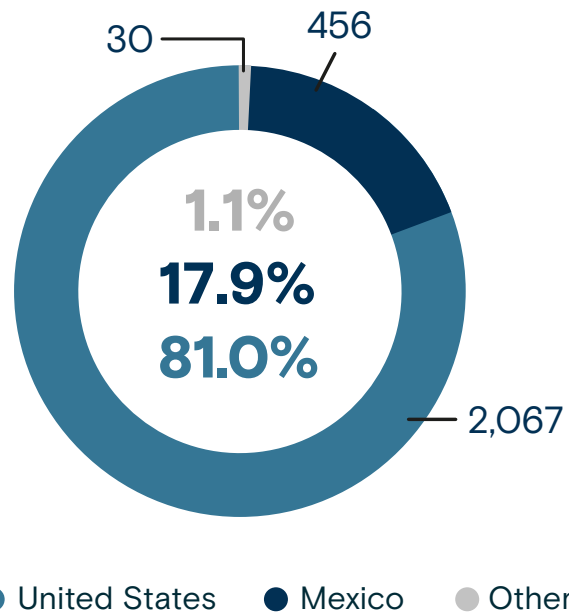

2,553

Total number of returned female migrants
January - February 2024

Returned female migrants by country of apprehension
January - February 2024

Returned migrants by sex and age group
January - February 2024

Returned migrants (adult population +18) from the United States

FEMALE: 1,512
MALE: 4,284

1 in every 3.8 returned migrants from the **United States** is a woman.

Returned migrants (adult population +18) from Mexico

FEMALE: 319
MALE: 1,374

1 in every 5.3 returned migrants from **Mexico** is a woman.

Total number of returned female migrants to Honduras by month

January 2021 - February 2024

Source: Observatorio Migratorio y Consular de Honduras CONMIGHO.

Variation: January - February 2023 and January - February 2024

Total Variation

30.0% ↑

2023: 1,964
2024: 2,553

United States

65.1% ↑

Female adults

55.2% ↑