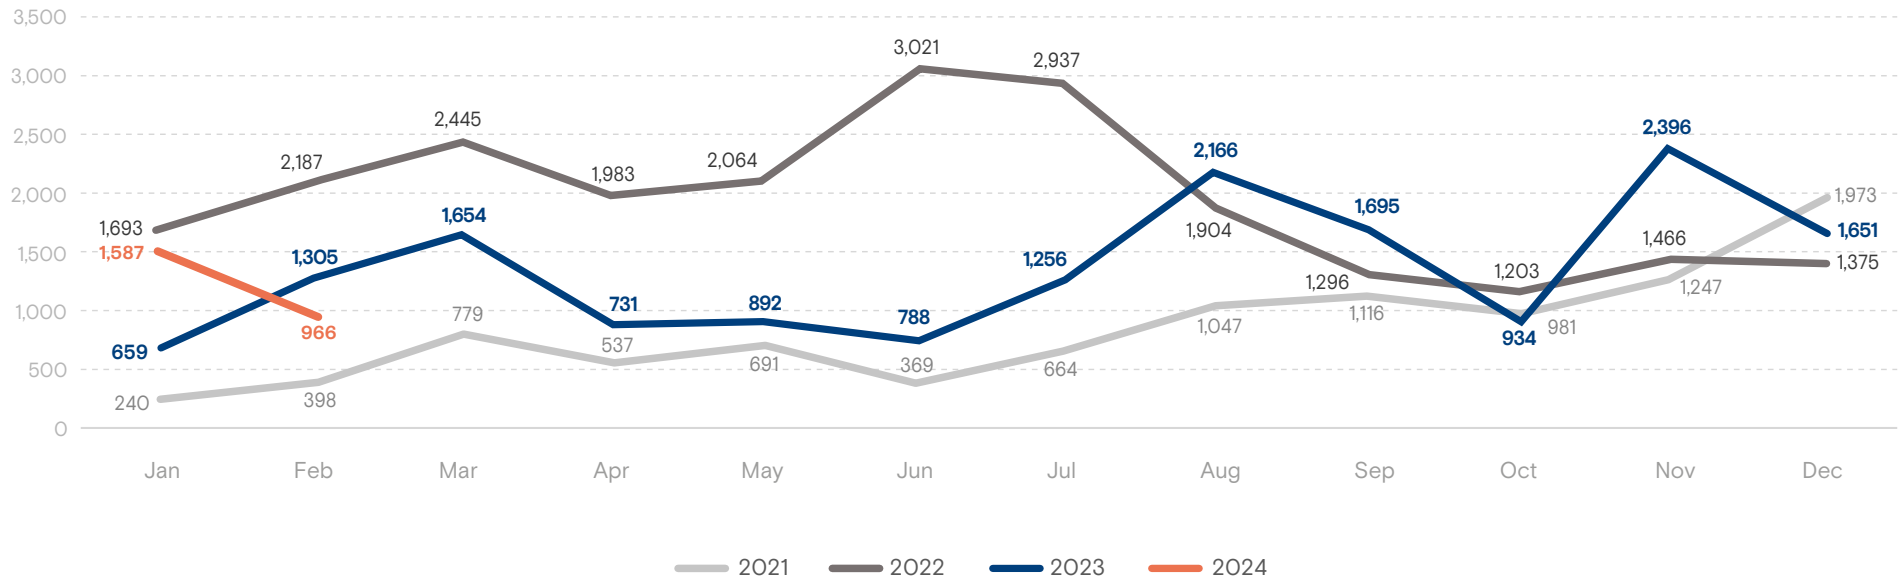

2,553

Total number of returned female migrants
January - February 2024

Returned female migrants by country of apprehension
January - February 2024

Returned migrants by sex and age group
January - February 2024

Returned migrants (adult population +18) from the United States

FEMALE: 1,512
MALE: 4,284

1 in every 3.8 returned migrants from the **United States** is a woman.

Returned migrants (adult population +18) from Mexico

FEMALE: 319
MALE: 1,374

1 in every 5.3 returned migrants from **Mexico** is a woman.

Total number of returned female migrants to Honduras by month

January 2021 - February 2024

Source: Observatorio Migratorio y Consular de Honduras CONMIGHO.

Variation: January - February 2023 and January - February 2024

Total Variation

30.0% ↑

2023: 1,964
2024: 2,553

United States

65.1% ↑

Female adults

55.2% ↑