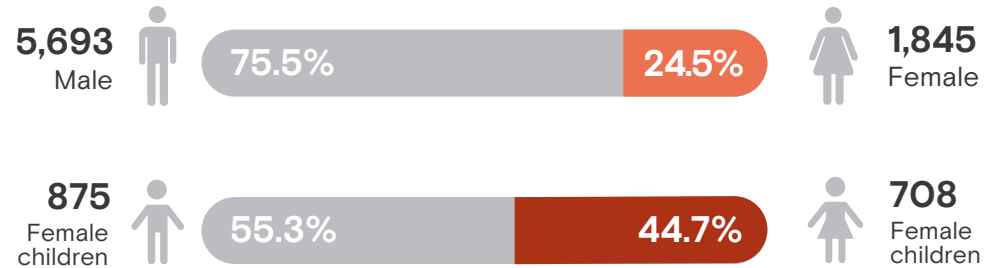

2,553

Total number of returned female migrants
January - February 2024

Returned female migrants by country of apprehension
January - February 2024

Returned migrants by sex and age group
January - February 2024

Returned migrants (adult population +18) from the United States

FEMALE: 1,512
MALE: 4,284

1 in every 3.8 returned migrants from the **United States** is a woman.

Returned migrants (adult population +18) from Mexico

FEMALE: 319
MALE: 1,374

1 in every 5.3 returned migrants from **Mexico** is a woman.

Total number of returned female migrants to Honduras by month

January 2021 - February 2024

Source: Observatorio Migratorio y Consular de Honduras CONMIGHO.

Variation: January - February 2023 and January - February 2024

Total Variation

30.0% ↑

2023: 1,964
2024: 2,553

United States

65.1% ↑

Female adults

55.2% ↑