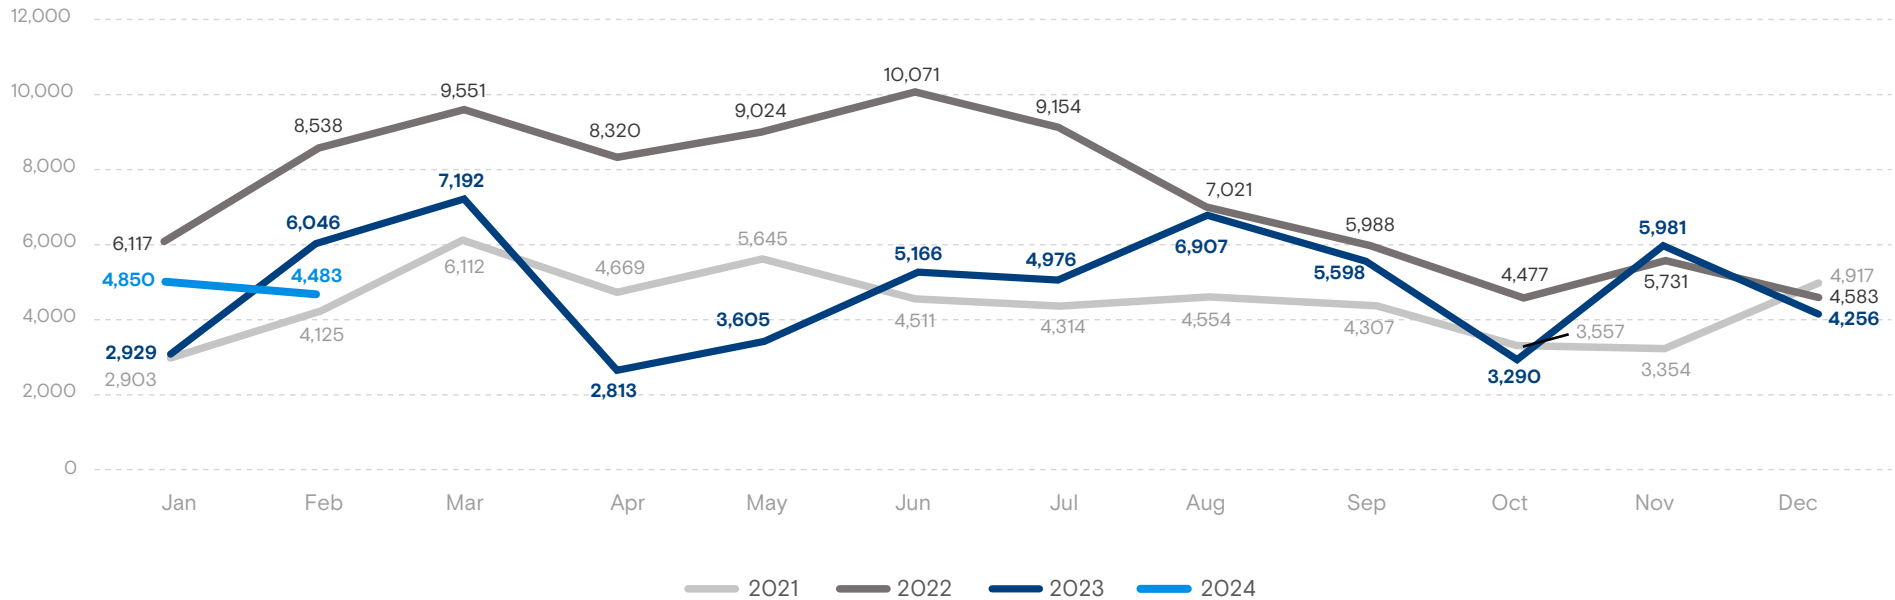

9,333

Total number of returned migrants

January - February 2024

Returned migrants by country of apprehension

January - February 2024

● United States ● Mexico ● Other

Returned migrants by sex and age group

January - February 2024

Returned migrants (adult population +18) from the United States

FEMALE: 1,512
MALE: 4,284

1 in every 3.8 returned migrants from the **United States** is a woman.

Returned migrants (adult population +18) from Mexico

FEMALE: 319
MALE: 1,374

1 in every 5.3 returned migrants from **Mexico** is a woman.

Total number of returned migrants to Honduras by month January 2021 - February 2024

Source: Observatorio Migratorio y Consular de Honduras CONMIGHO.

Variation: January - February 2023 and January - February 2024

Total Variation

4.0%

2023: 8,975
2024: 9,333

United States

72.6%

2023: 4,162
2024: 7,182

Adults