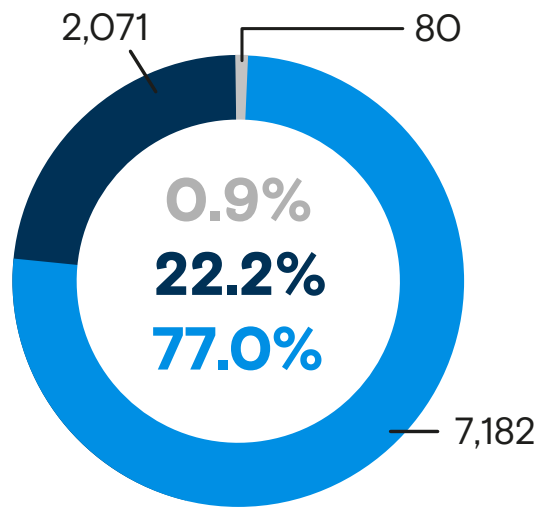

9,333

Total number of returned migrants

January - February 2024

Returned migrants by country of apprehension

January - February 2024

● United States ● Mexico ● Other

Returned migrants by sex and age group

January - February 2024

Returned migrants (adult population +18) from the United States

FEMALE: 1,512
MALE: 4,284

1 in every 3.8 returned migrants from the **United States** is a woman.

Returned migrants (adult population +18) from Mexico

FEMALE: 319
MALE: 1,374

1 in every 5.3 returned migrants from **Mexico** is a woman.

Total number of returned migrants to Honduras by month January 2021 - February 2024

Source: Observatorio Migratorio y Consular de Honduras CONMIGHO.

Variation: January - February 2023 and January - February 2024

Total Variation

4.0%

2023: 8,975
2024: 9,333

United States

72.6%

2023: 4,162
2024: 7,182

Adults