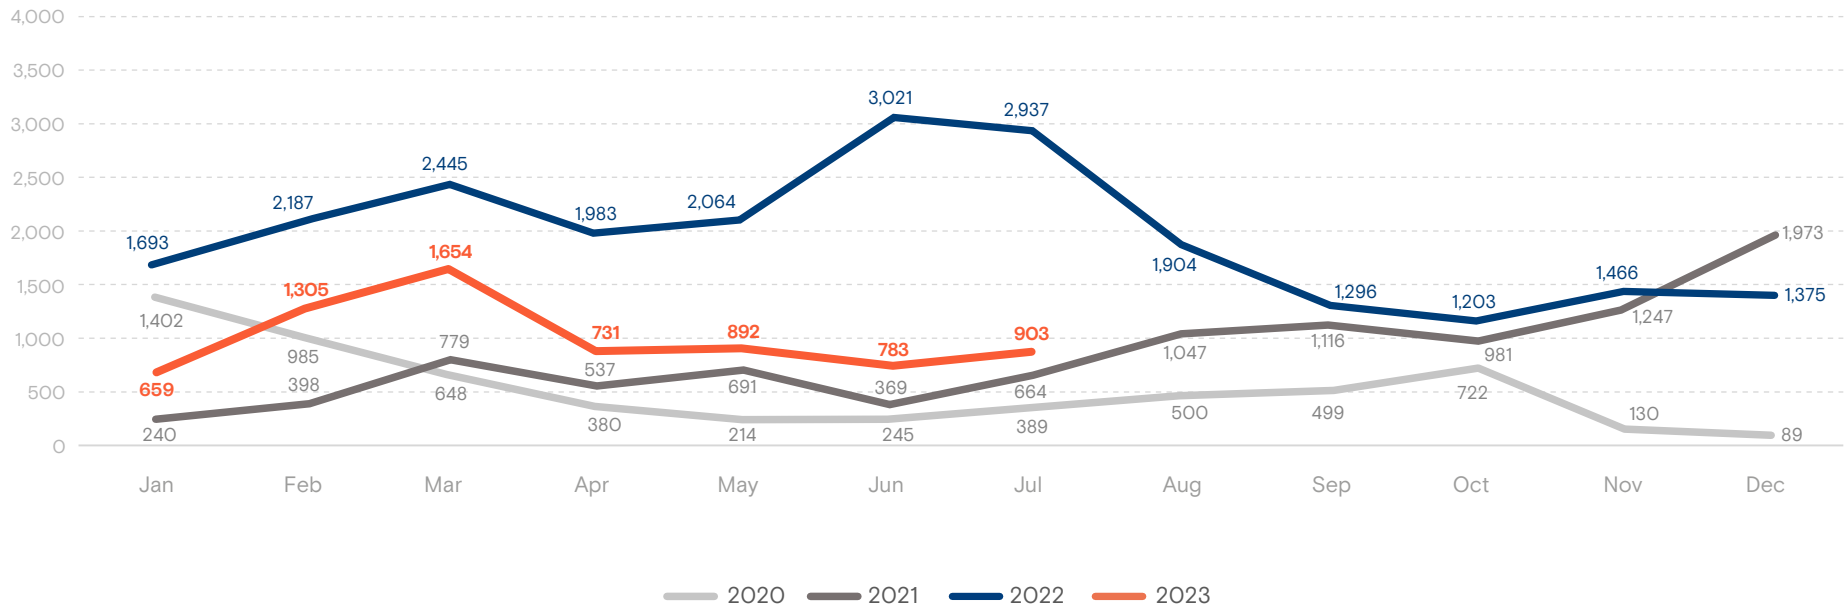

6,927

Total number of returned female migrants
January - July 2023

Returned migrants by sex and age group

January - July 2023

Returned female migrants by country of apprehension

January - July 2023

● United States ● Mexico ● Other

Returned migrants (adult population +18) from the United States

FEMALE: 3,926
MALE: 12,934

1 in every 4.3 returned migrants from the **United States** is a woman.

Returned migrants (adult population +18) from Mexico

FEMALE: 1,411
MALE: 9,365

1 in every 7.6 returned migrants from **Mexico** is a woman.

Total number of returned female migrants to El Salvador by month
 January 2020 - July 2023

Source: Observatorio Migratorio y Consular de Honduras CONMIGHO.

Variation: January - July 2022 and January - July 2023

Total Variation

-57.6%

2022: 16,330
 2023: 6,927

United States

-57.5%

2022: 11,613
 2023: 4,933

Female adults