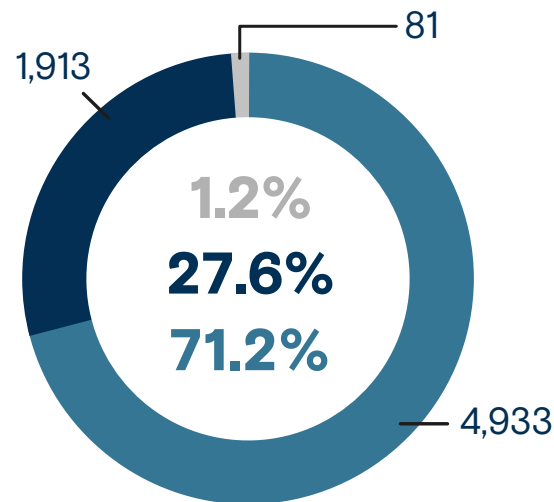

6,927

Total number of returned female migrants
January - July 2023

Returned migrants by sex and age group

January - July 2023

Returned female migrants by country of apprehension

January - July 2023

● United States ● Mexico ● Other

Returned migrants (adult population +18) from the United States

FEMALE: 3,926
MALE: 12,934

1 in every 4.3 returned migrants from the **United States** is a woman.

Returned migrants (adult population +18) from Mexico

FEMALE: 1,411
MALE: 9,365

1 in every 7.6 returned migrants from **Mexico** is a woman.

Total number of returned female migrants to El Salvador by month
 January 2020 - July 2023

Source: Observatorio Migratorio y Consular de Honduras CONMIGHO.

Variation: January - July 2022 and January - July 2023

Total Variation

-57.6%

2022: 16,330
 2023: 6,927

United States

-57.5%

2022: 11,613
 2023: 4,933

Female adults