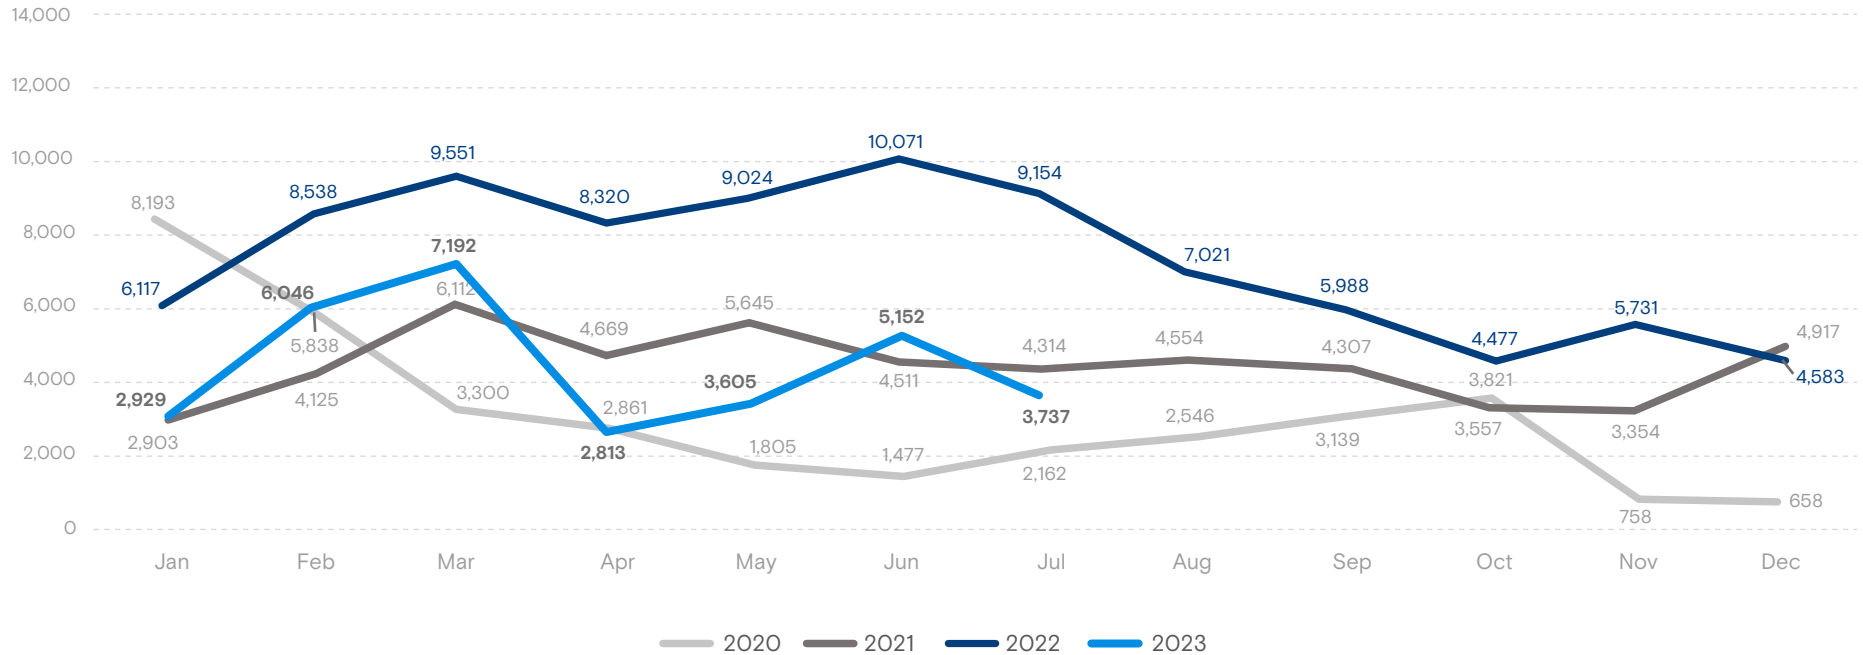

31,474

Total number of returned migrants
January - July 2023

Returned migrants by sex and age group January - July 2023

Returned migrants by country of apprehension January - July 2023

Returned migrants (adult population +18) from the United States

Returned migrants (adult population +18) from Mexico

+info <https://infounitnca.iom.int/>

Total number of returned migrants to Honduras by month
 January 2020 - July 2023

Source: Observatorio Migratorio y Consular de Honduras CONMIGHO.

Variation: January - July 2022 and January - July 2023

Total Variation

-48.2%

2022: 60,775
 2023: 31,474

United States

-34.4%

2022: 28,843
 2023: 18,911

Adults