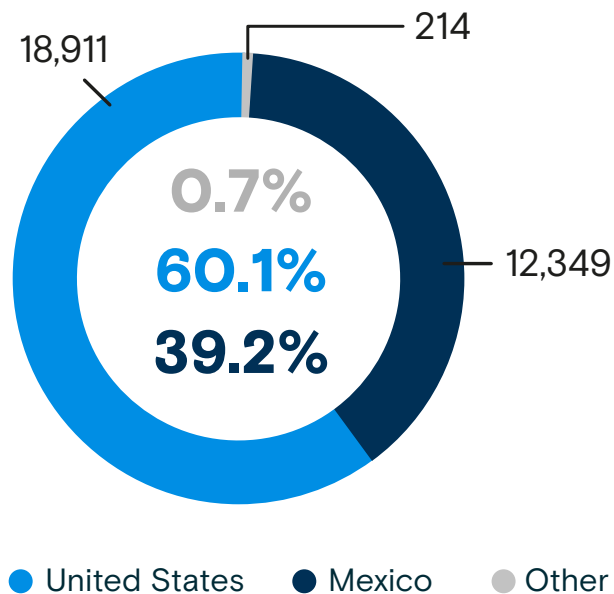

31,474

Total number of returned migrants
January - July 2023

Returned migrants by sex and age group January - July 2023

Returned migrants by country of apprehension January - July 2023

Returned migrants (adult population +18) from the United States

Returned migrants (adult population +18) from Mexico

+info <https://infounitnca.iom.int/>

Total number of returned migrants to Honduras by month
 January 2020 - July 2023

Source: Observatorio Migratorio y Consular de Honduras CONMIGHO.

Variation: January - July 2022 and January - July 2023

Total Variation

-48.2%

2022: 60,775
 2023: 31,474

United States

-34.4%

2022: 28,843
 2023: 18,911

Adults