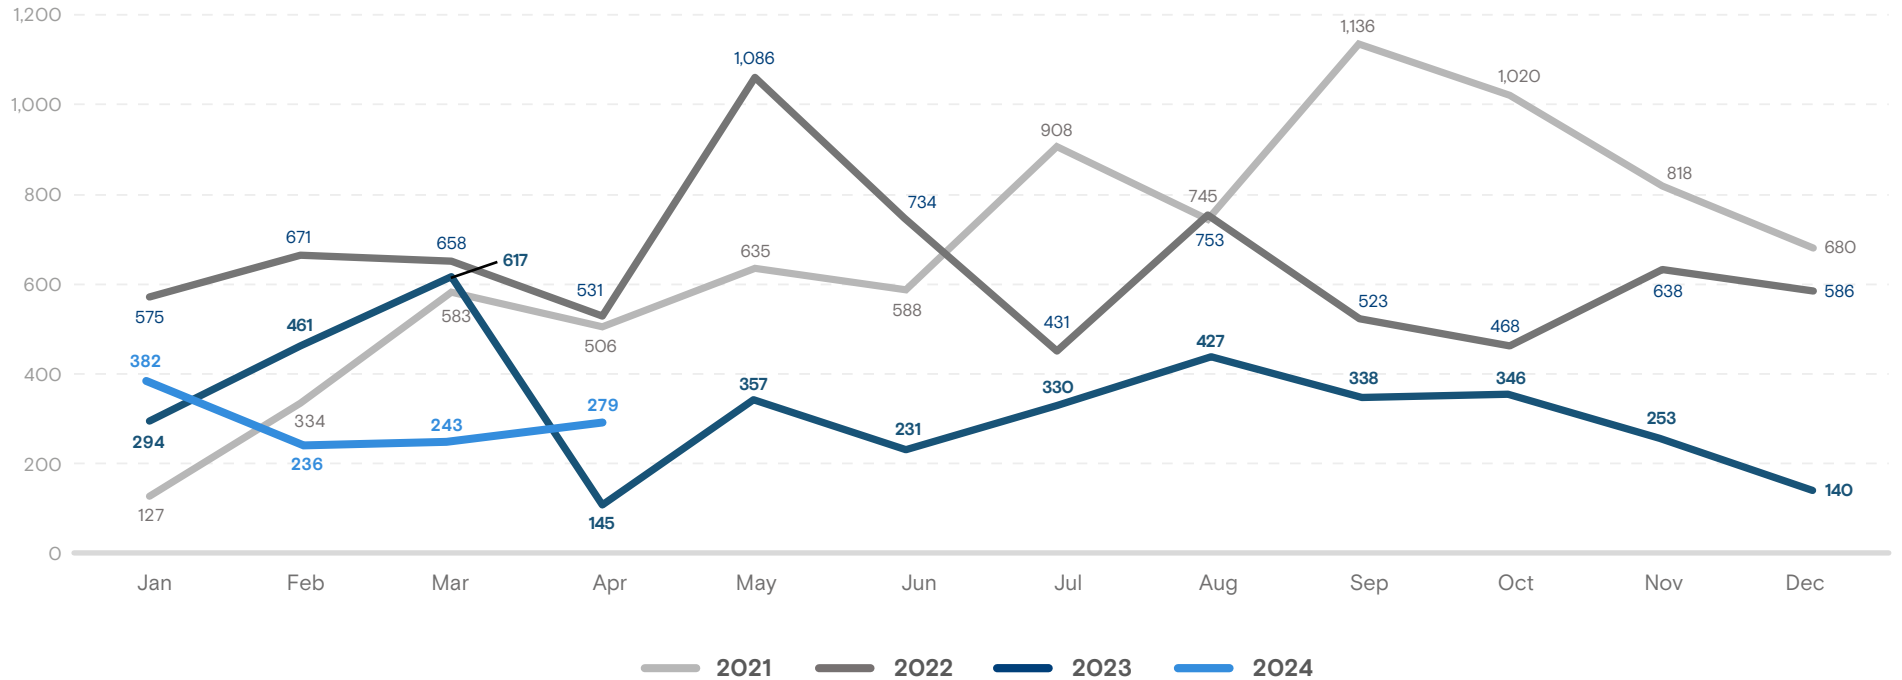

+info <https://infounitnca.iom.int/>

RETURNED UNACCOMPANIED MIGRANT CHILDREN BY DEPARTMENT

January - April 2024

1,140
Total number of returned unaccompanied migrant children
January - April 2024

Returned unaccompanied migrant children by sex
January - April 2024

Data may vary due to data processing.

+info <https://infounitnca.iom.int/>

Returned unaccompanied migrant children to Guatemala by month / January 2021 - April 2024

Source: Instituto Guatemalteco de Migración (IGM).

Returned unaccompanied migrant children by country of apprehension January - April 2024

Variation: January - April 2023 and January - April 2024

Total Variation

-24.9% ↓ 

JAN-APR 2023: **1,517**
JAN-APR 2024: **1,140**

Mexico

94.9% ↑ 

JAN-APR 2023: **1,395**
JAN-APR 2024: **1,082**

United States

5.1% ↓ 

JAN-APR 2023: **85**
JAN-APR 2024: **58**