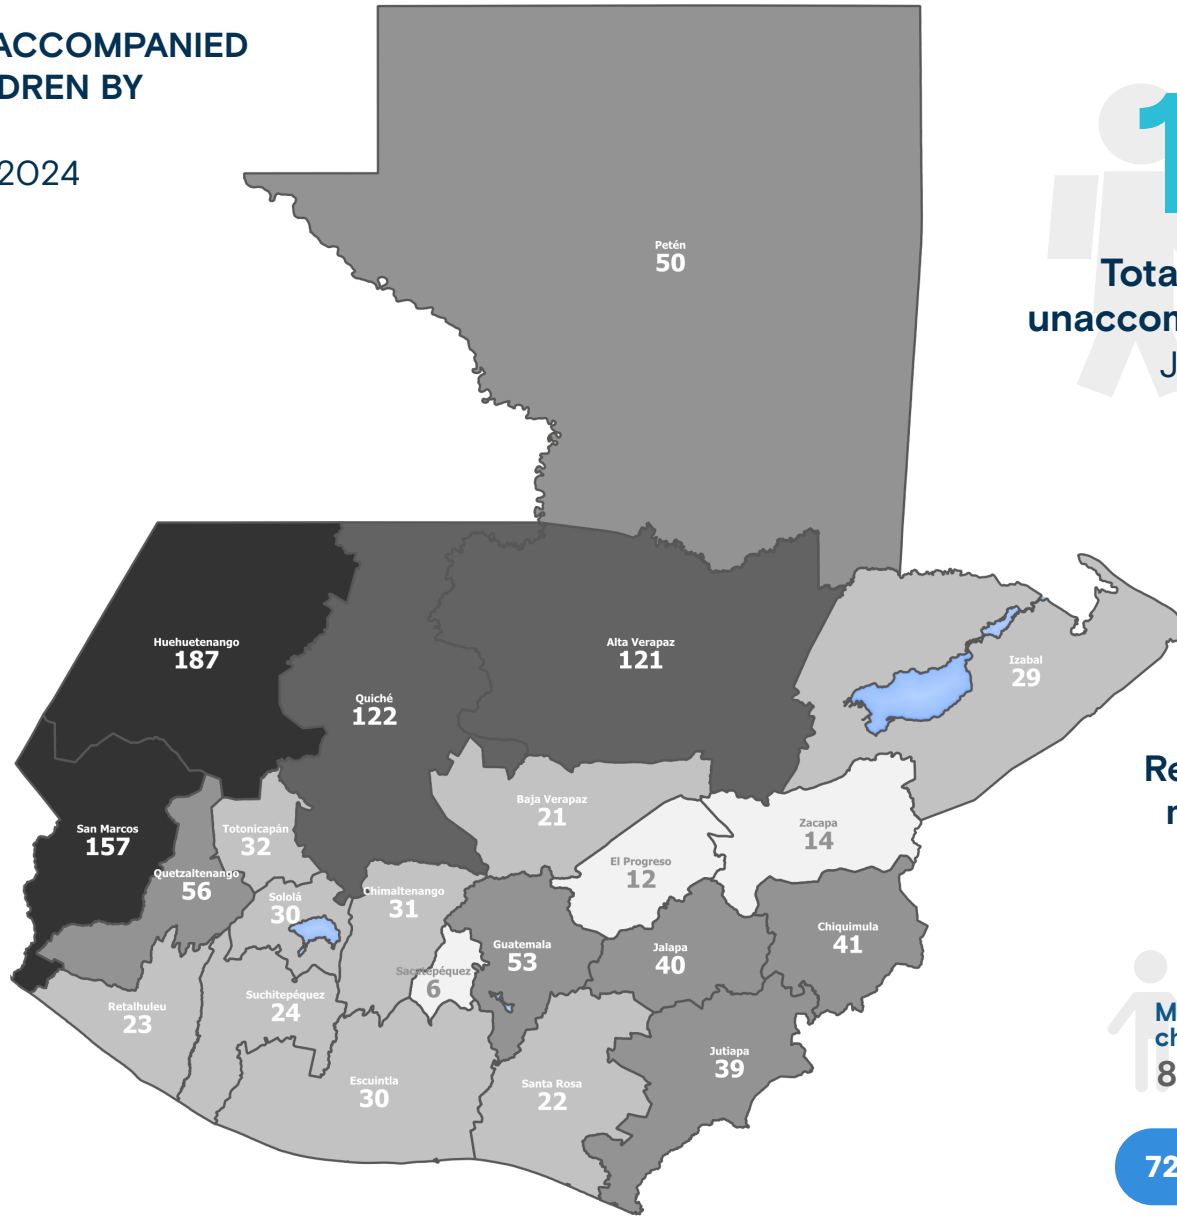

+info <https://infounitnca.iom.int/>

RETURNED UNACCOMPANIED MIGRANT CHILDREN BY DEPARTMENT

January - April 2024

1,140
Total number of returned unaccompanied migrant children
January - April 2024

Returned unaccompanied migrant children by sex
January - April 2024

Data may vary due to data processing.

+info <https://infounitnca.iom.int/>

Returned unaccompanied migrant children to Guatemala by month / January 2021 - April 2024

Source: Instituto Guatemalteco de Migración (IGM).

Returned unaccompanied migrant children by country of apprehension January - April 2024

Variation: January - April 2023 and January - April 2024

Total Variation

-24.9% ↓ 

JAN-APR 2023: **1,517**
JAN-APR 2024: **1,140**

Mexico

94.9% ↑ 

JAN-APR 2023: **1,395**
JAN-APR 2024: **1,082**

United States

5.1% ↓ 

JAN-APR 2023: **85**
JAN-APR 2024: **58**