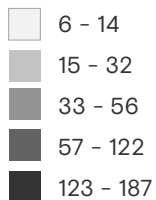

+info <https://infounitnca.iom.int/>

RETURNED UNACCOMPANIED MIGRANT CHILDREN BY DEPARTMENT

January - April 2024

1,140
Total number of returned unaccompanied migrant children
January - April 2024

Returned unaccompanied migrant children by sex
January - April 2024