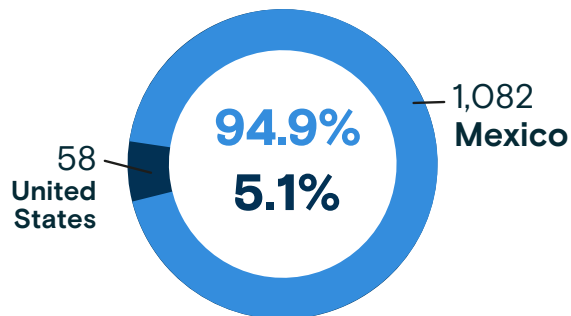

+info <https://infounitnca.iom.int/>

RETURNED UNACCOMPANIED MIGRANT CHILDREN BY DEPARTMENT

January - April 2024

1,140
Total number of returned unaccompanied migrant children
January - April 2024

Returned unaccompanied migrant children by sex
January - April 2024

Data may vary due to data processing.

+info <https://infounitnca.iom.int/>

Returned unaccompanied migrant children to Guatemala by month / January 2021 - April 2024

Source: Instituto Guatemalteco de Migración (IGM).

Returned unaccompanied migrant children by country of apprehension January - April 2024

Variation: January - April 2023 and January - April 2024

Total Variation

-24.9% ↓ 

JAN-APR 2023: **1,517**
JAN-APR 2024: **1,140**