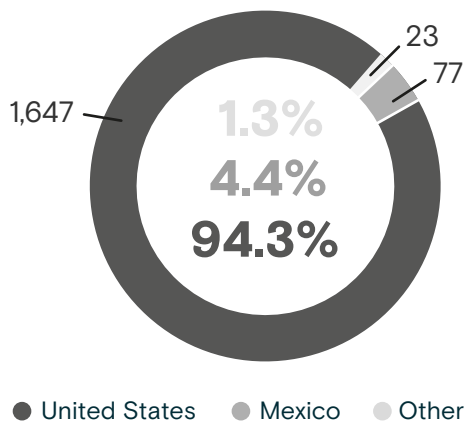

1,747

Total number of returned female migrants
January - April 2024

Returned female migrants by country of apprehension
January - April 2024

Reported motivations to migrate by female migrants
January - April 2024

Returned migrants by sex
January - April 2024

Total number of returned female migrants to El Salvador by month January 2021 - April 2024

Source: Dirección General de Migración y Extranjería (DGME).

Variation: January - April 2023 and January - April 2024

Total Variation

78.1%

2023: 981
2024: 1,747

United States

170.0%

2023: 610
2024: 1,647

Female adults

Children and Adolescents

221.5%

2023: 391
2024: 1,257

78.1%

2023: 219
2024: 390

Mexico

-78.6%

2023: 359
2024: 77

Female adults