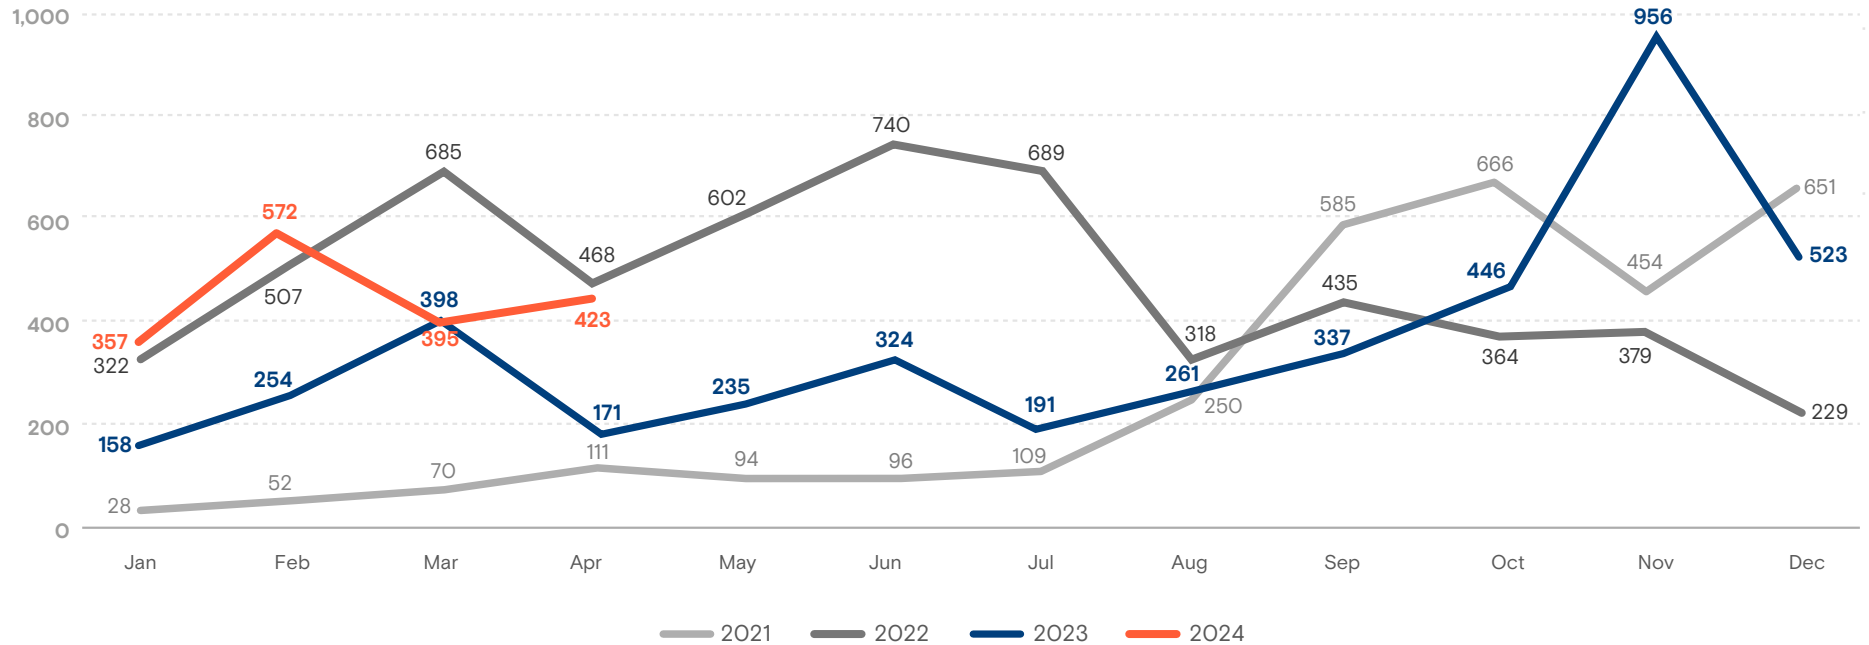

1,747

Total number of returned female migrants
January - April 2024

Returned female migrants by country of apprehension
January - April 2024

Reported motivations to migrate by female migrants
January - April 2024

Returned migrants by sex
January - April 2024

Total number of returned female migrants to El Salvador by month January 2021 - April 2024

Source: Dirección General de Migración y Extranjería (DGME).

Variation: January - April 2023 and January - April 2024

Total Variation

78.1%

2023: 981
2024: 1,747

United States

170.0%

2023: 610
2024: 1,647

Female adults

Children and Adolescents

221.5%

2023: 391
2024: 1,257

78.1%

2023: 219
2024: 390

Mexico

-78.6%

2023: 359
2024: 77

Female adults