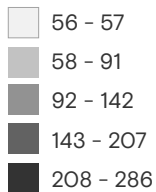

1,747

Total number of returned female migrants
January - April 2024

Returned female migrants by country of apprehension
January - April 2024

Reported motivations to migrate by female migrants
January - April 2024

Returned migrants by sex
January - April 2024

Total number of returned female migrants to El Salvador by month January 2021 - April 2024

Source: Dirección General de Migración y Extranjería (DGME).

Variation: January - April 2023 and January - April 2024