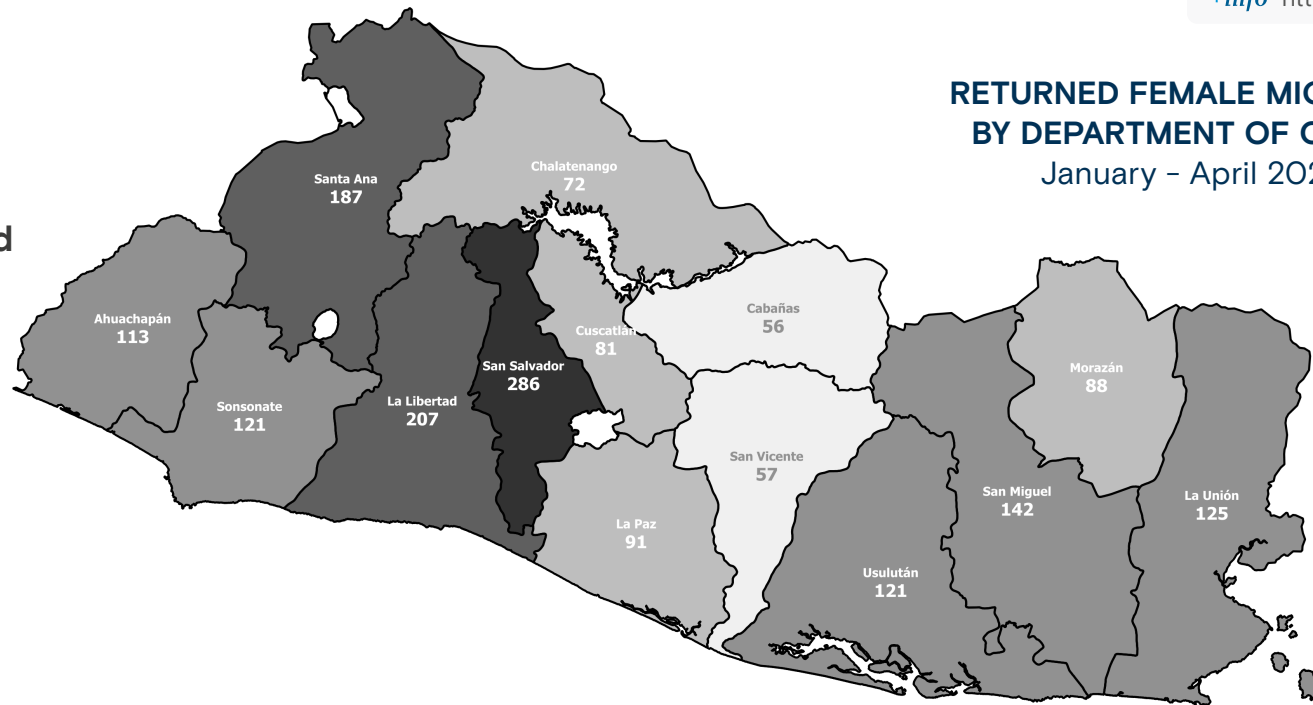

1,747

Total number of returned female migrants
January - April 2024

Returned female migrants by country of apprehension
January - April 2024

Reported motivations to migrate by female migrants
January - April 2024

Returned migrants by sex
January - April 2024

Total number of returned female migrants to El Salvador by month January 2021 - April 2024

Source: Dirección General de Migración y Extranjería (DGME).

Variation: January - April 2023 and January - April 2024

Total Variation

78.1%

2023: 981
2024: 1,747

United States

170.0%

2023: 610
2024: 1,647

Female adults

Children and Adolescents

221.5%

2023: 391
2024: 1,257

78.1%

2023: 219
2024: 390

Mexico

-78.6%

2023: 359
2024: 77

Female adults