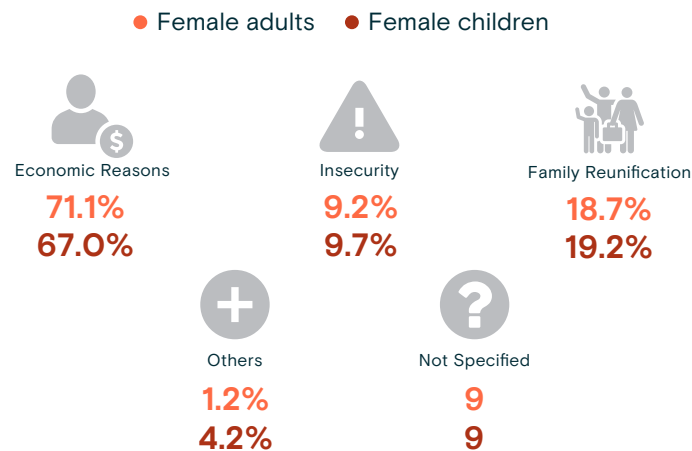

1,747

Total number of returned female migrants
January - April 2024

Returned female migrants by country of apprehension
January - April 2024

Reported motivations to migrate by female migrants
January - April 2024

Returned migrants by sex
January - April 2024

Total number of returned female migrants to El Salvador by month January 2021 - April 2024

Source: Dirección General de Migración y Extranjería (DGME).

Variation: January - April 2023 and January - April 2024

Total Variation

78.1%

2023: 981
2024: 1,747

United States

170.0%

2023: 610
2024: 1,647

Female adults

Children and Adolescents

221.5%

2023: 391
2024: 1,257

78.1%

2023: 219
2024: 390

Mexico

-78.6%

2023: 359
2024: 77

Female adults