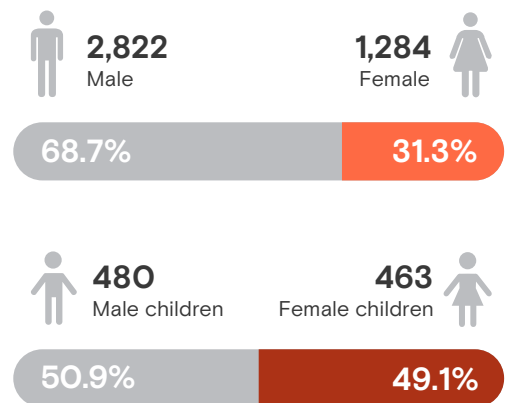

1,747

Total number of returned female migrants
January - April 2024

Returned female migrants by country of apprehension
January - April 2024

Reported motivations to migrate by female migrants
January - April 2024

Returned migrants by sex
January - April 2024

Total number of returned female migrants to El Salvador by month January 2021 - April 2024

Source: Dirección General de Migración y Extranjería (DGME).

Variation: January - April 2023 and January - April 2024

Total Variation

78.1%

2023: 981
2024: 1,747

United States

170.0%

2023: 610
2024: 1,647

Female adults

Children and Adolescents

221.5%

2023: 391
2024: 1,257

78.1%

2023: 219
2024: 390

Mexico

-78.6%

2023: 359
2024: 77

Female adults