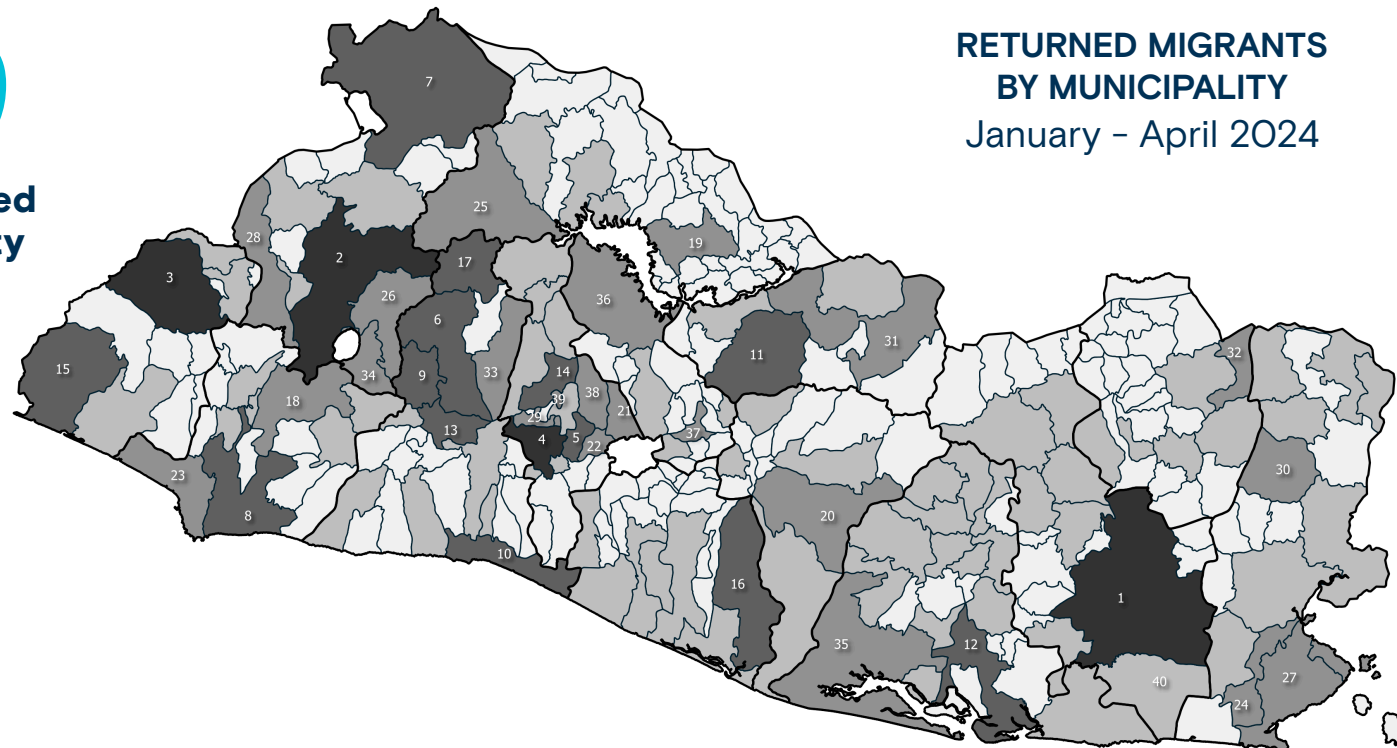

# 5,049

Total number of **Returned migrants by municipality**  
 January - April 2024

**RETURNED MIGRANTS BY MUNICIPALITY**  
 January - April 2024