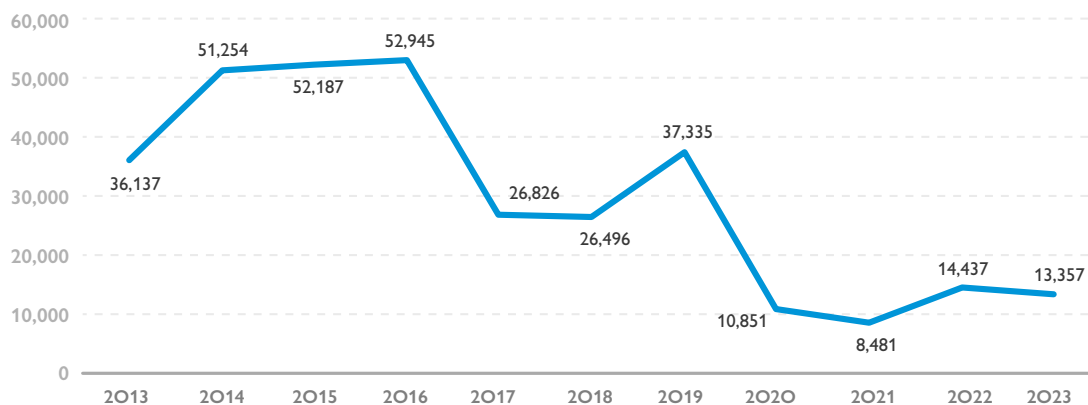

RETURNED MIGRANTS TO EL SALVADOR

January - April 2024

5,049

Total number of returned migrants
January - April 2024

↑ 56.6% 2023: 3,225
2024: 5,049

Returned migrants by sex
and age group
January - April 2024

4,804 returns
(95.1% of the total)

143.6%*
2023: 1,972
2024: 4,804

187 returns
(3.7% of the total)

-84.5%*
2023: 1,210
2024: 187

58 returns
(1.1% of the total)

34.9%*
2023: 43
2024: 58

*Percent Change compared to January - April 2023

Reported motivations to migrate (January - April 2024)

● Adults ● Children and Adolescents

Economic Reasons
74.7%
67.2%

Family Reunification
15.4%
19.8%

Insecurity
8.6%
9.5%

Other Reason
1.3%
3.5%

Not Specified
30
16

RETURNED MIGRANTS TO EL SALVADOR

January - April 2024

Annually returned migrants to El Salvador January 2013 - December 2023

Returned migrants to El Salvador January - April 2024

January	1,137
February	1,421
March	1,228
April	1,263
May	-
June	-
July	-
August	-
September	-
October	-
November	-
December	-
Total	5,049