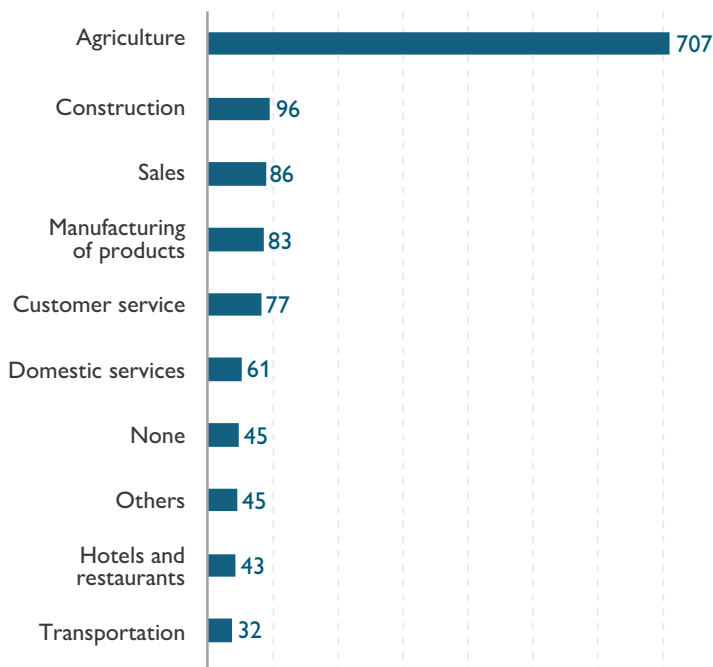

Adults Returned Migrants from Mexico

↓ **-95.1%**
2023: 986
2024: 48

Children and Adolescents Returned from Mexico

↓ **-37.9%**
2023: 224
2024: 139

Reported occupations by returned adults (January - April 2024)

FREQUENCY

Last academic level attained by returned children and adolescents (January - April 2024)

FREQUENCY