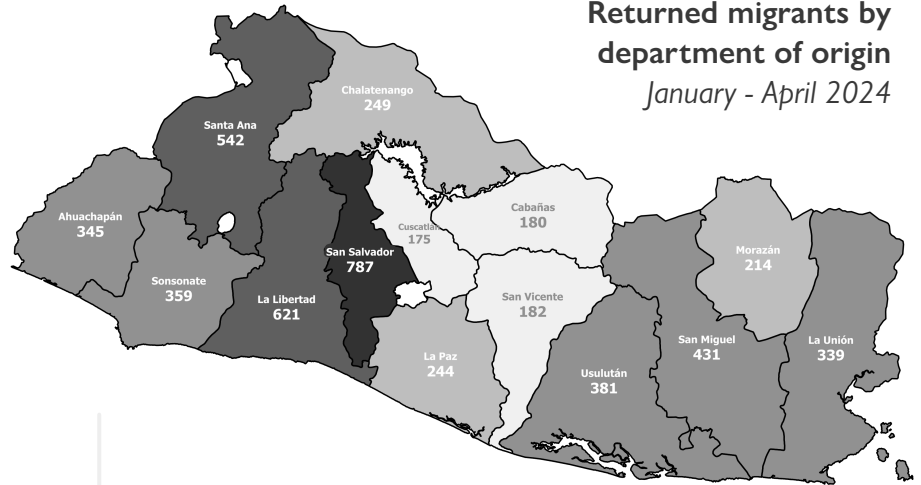

RETURNED MIGRANTS TO EL SALVADOR

January - April 2024

5,049

Total number of returned migrants
January - April 2024

↑ 56.6% 2023: 3,225
2024: 5,049

Returned migrants by sex
and age group
January - April 2024

4,106 Adult returned migrants
(81.3% of the total) (18 years and older)

68.7% **31.3%**

2,822 Male adults **1,284** Female adults

943* Returned migrant children (0 to 17 years)
(18.7% of the total)

50.9% **49.1%**

480 Male children **463** Female children

*154 were Unaccompanied Migrant Children.

Returned migrants by
department of origin
January - April 2024

Returned migrants by country of apprehension
January - April 2024

4,804 returns
(95.1% of the total)

143.6%*
2023: 1,972
2024: 4,804

187 returns
(3.7% of the total)

-84.5%*
2023: 1,210
2024: 187

58 returns
(1.1% of the total)

34.9%*
2023: 43
2024: 58

*Percent Change compared to January - April 2023

Reported motivations to migrate (January - April 2024)

● Adults ● Children and Adolescents

Economic Reasons
74.7%
67.2%

Family Reunification
15.4%
19.8%

Insecurity
8.6%
9.5%

Other Reason
1.3%
3.5%

Not Specified
30
16