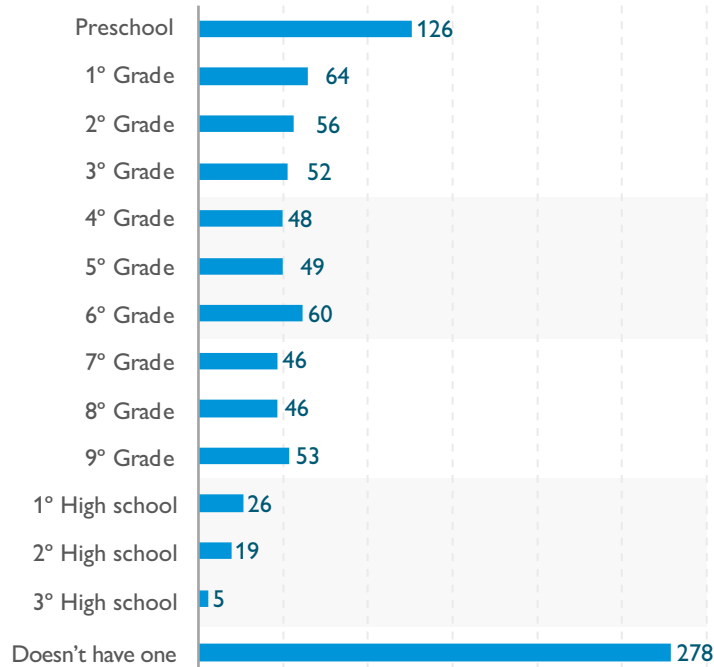

Variation: January - April 2023 and January - April 2024

Adults Returned Migrants from U.S.

↑ **161.4%**
2023: 1,539
2024: 4,023

Children and Adolescents Returned from U.S.

↑ **80.4%**
2023: 433
2024: 781

Adults Returned Migrants from Mexico

↓ **-95.1%**
2023: 986
2024: 48

Children and Adolescents Returned from Mexico

↓ **-37.9%**
2023: 224
2024: 139

Reported occupations by returned adults (January - April 2024)

FREQUENCY

Last academic level attained by returned children and adolescents (January - April 2024)

FREQUENCY