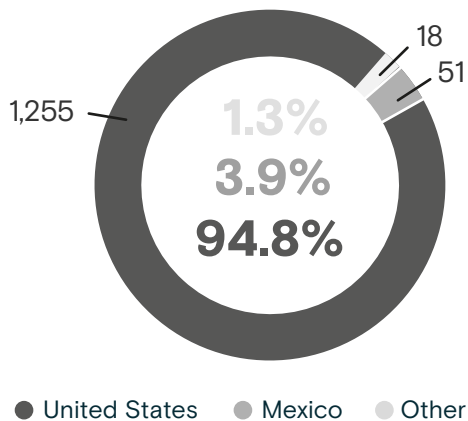

1,324

Total number of returned female migrants
January - March 2024

Returned female migrants by country of apprehension
January - March 2024

Reported motivations to migrate by female migrants
January - March 2024

Returned migrants by sex
January - March 2024

Total number of returned female migrants to El Salvador by month January 2021 - March 2024

Source: Dirección General de Migración y Extranjería (DGME).

Variation: January - March 2023 and January - March 2024

Total Variation

63.5%

2023: 810
2024: 1,324

United States

175.2%

2023: 456
2024: 1,255

Female adults

Children and Adolescents

220.3%

2023: 296
2024: 948

91.9%

2023: 160
2024: 307

Mexico

-85.3%

2023: 348
2024: 51

Female adults