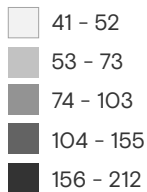

1,324

Total number of returned female migrants
January - March 2024

Returned female migrants by country of apprehension
January - March 2024

Reported motivations to migrate by female migrants
January - March 2024

Returned migrants by sex
January - March 2024

Total number of returned female migrants to El Salvador by month January 2021 - March 2024

Source: Dirección General de Migración y Extranjería (DGME).

Variation: January - March 2023 and January - March 2024