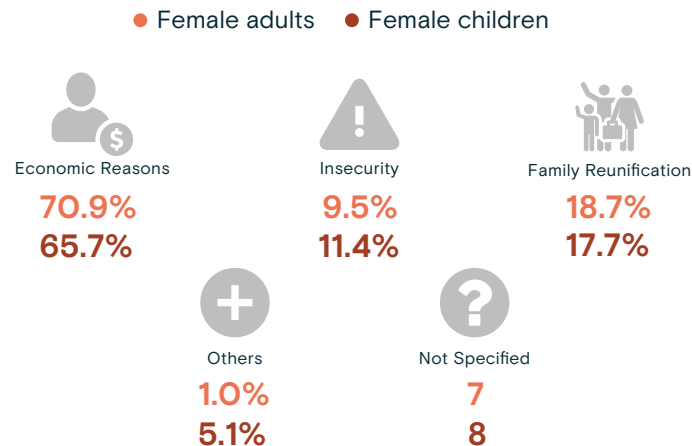

1,324

Total number of returned female migrants
January - March 2024

Returned female migrants by country of apprehension
January - March 2024

Reported motivations to migrate by female migrants
January - March 2024

Returned migrants by sex
January - March 2024

Total number of returned female migrants to El Salvador by month January 2021 - March 2024

Source: Dirección General de Migración y Extranjería (DGME).

Variation: January - March 2023 and January - March 2024

Total Variation

63.5%

2023: 810
2024: 1,324

United States

175.2%

2023: 456
2024: 1,255

Female adults

Children and Adolescents

220.3%

2023: 296
2024: 948

91.9%

2023: 160
2024: 307

Mexico

-85.3%

2023: 348
2024: 51

Female adults