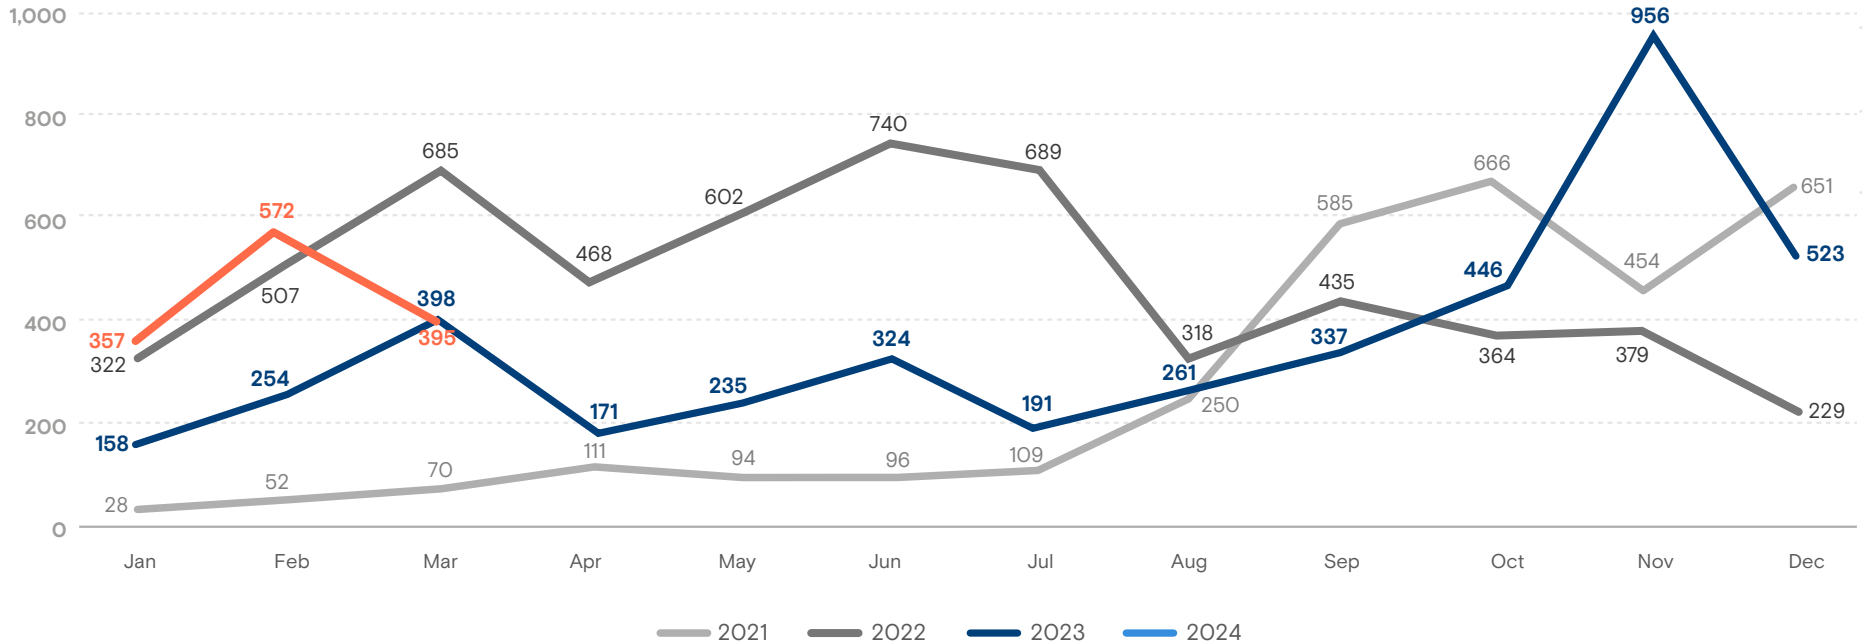

1,324

Total number of returned female migrants
January - March 2024

Returned female migrants by country of apprehension
January - March 2024

Reported motivations to migrate by female migrants
January - March 2024

Returned migrants by sex
January - March 2024

Total number of returned female migrants to El Salvador by month January 2021 - March 2024

Source: Dirección General de Migración y Extranjería (DGME).

Variation: January - March 2023 and January - March 2024

Total Variation

63.5%

2023: 810
2024: 1,324

United States

175.2%

2023: 456
2024: 1,255

Female adults

Children and Adolescents

220.3%

2023: 296
2024: 948

91.9%

2023: 160
2024: 307

Mexico

-85.3%

2023: 348
2024: 51

Female adults