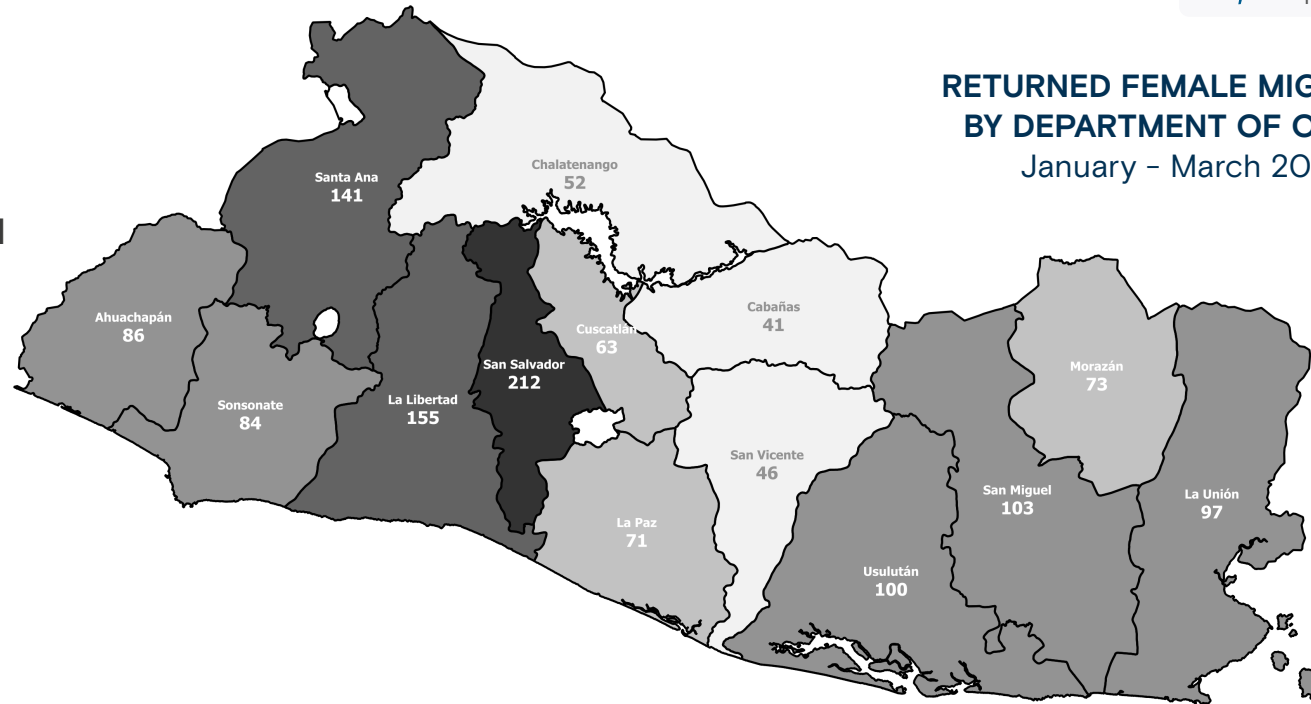

1,324

Total number of returned female migrants
January - March 2024

Returned female migrants by country of apprehension
January - March 2024

Reported motivations to migrate by female migrants
January - March 2024

Returned migrants by sex
January - March 2024

Total number of returned female migrants to El Salvador by month January 2021 - March 2024

Source: Dirección General de Migración y Extranjería (DGME).

Variation: January - March 2023 and January - March 2024

Total Variation

63.5%

2023: 810
2024: 1,324

United States

175.2%

2023: 456
2024: 1,255

Female adults

Children and Adolescents

220.3%

2023: 296
2024: 948

91.9%

2023: 160
2024: 307

Mexico

-85.3%

2023: 348
2024: 51

Female adults