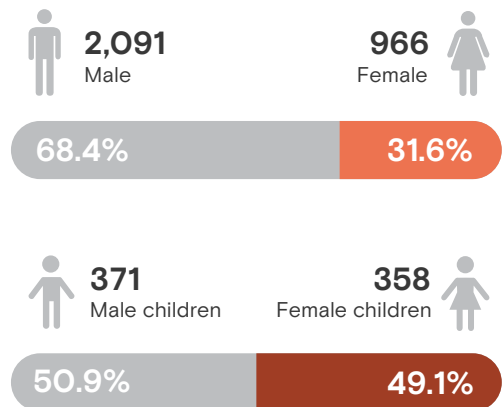

1,324

Total number of returned female migrants
January - March 2024

Returned female migrants by country of apprehension
January - March 2024

Reported motivations to migrate by female migrants
January - March 2024

Returned migrants by sex
January - March 2024

Total number of returned female migrants to El Salvador by month January 2021 - March 2024

Source: Dirección General de Migración y Extranjería (DGME).

Variation: January - March 2023 and January - March 2024

Total Variation

63.5%

2023: 810
2024: 1,324

United States

175.2%

2023: 456
2024: 1,255

Female adults

Children and Adolescents

220.3%

2023: 296
2024: 948

91.9%

2023: 160
2024: 307

Mexico

-85.3%

2023: 348
2024: 51

Female adults