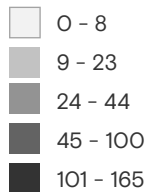

# 3,786

Total number of **Returned migrants by municipality**  
 January - March 2024

**RETURNED MIGRANTS BY MUNICIPALITY**  
 January - March 2024