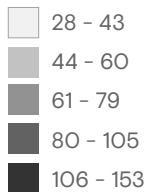

929

Total number of returned female migrants
January - February 2024

Returned female migrants by country of apprehension
January - February 2024

Reported motivations to migrate by female migrants
January - February 2024

Returned migrants by sex
January - February 2024

[+info https://infounitnca.iom.int/](https://infounitnca.iom.int/)

Total number of returned female migrants to El Salvador by month
 January 2021 - February 2024