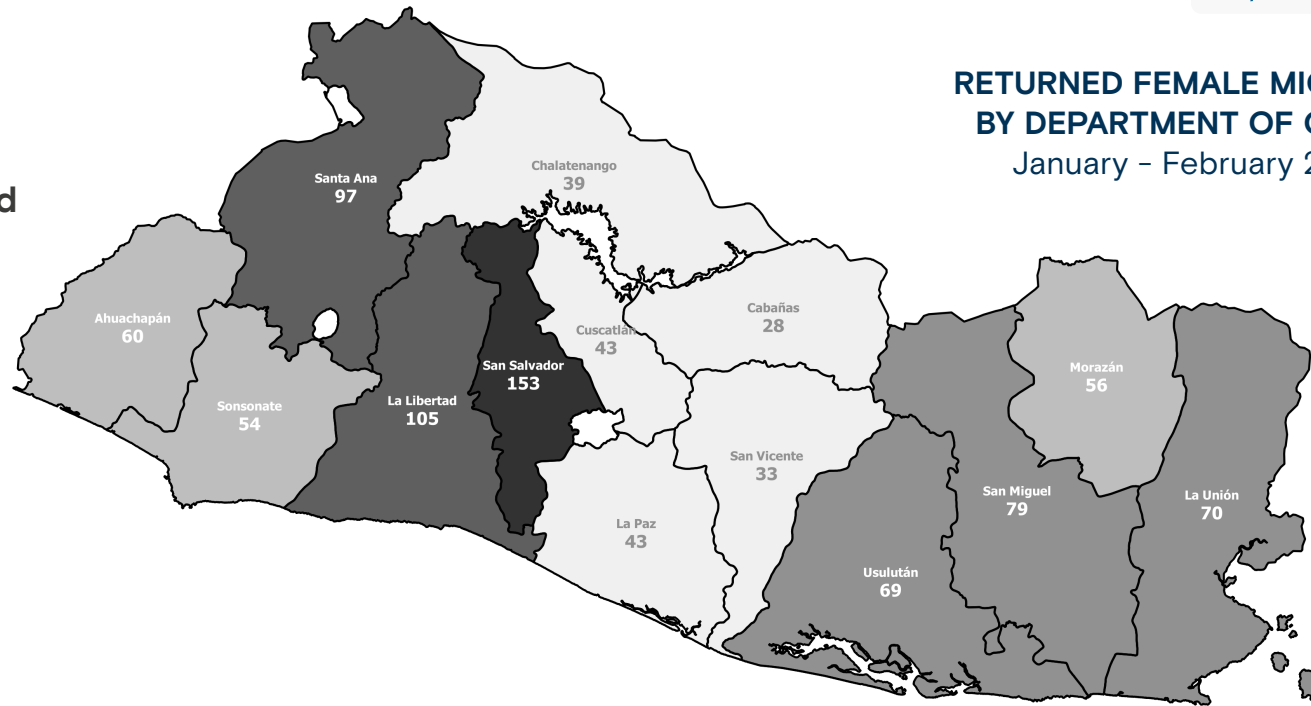

929

Total number of returned female migrants
January - February 2024

Returned female migrants by country of apprehension
January - February 2024

Reported motivations to migrate by female migrants
January - February 2024

Returned migrants by sex
January - February 2024

[+info https://infounitnca.iom.int/](https://infounitnca.iom.int/)

Total number of returned female migrants to El Salvador by month
 January 2021 - February 2024

Source: Dirección General de Migración y Extranjería (DGME).

Variation: January - February 2023 and January - February 2024

Total Variation

125.5% ↑

2023: 412
2024: 929

United States

248.2% ↑

2023: 251
2024: 874