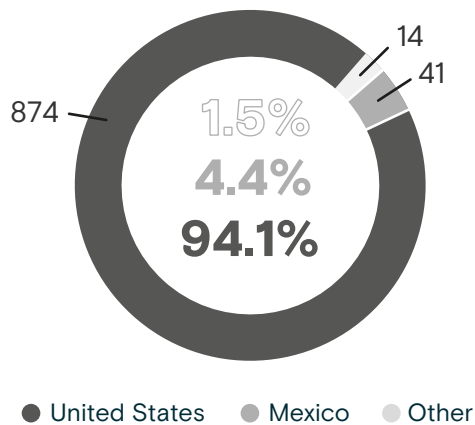

929

Total number of returned female migrants
January - February 2024

Returned female migrants by country of apprehension
January - February 2024

Reported motivations to migrate by female migrants
January - February 2024

Returned migrants by sex
January - February 2024

[+info https://infounitnca.iom.int/](https://infounitnca.iom.int/)

Total number of returned female migrants to El Salvador by month
 January 2021 - February 2024

Source: Dirección General de Migración y Extranjería (DGME).

Variation: January - February 2023 and January - February 2024

Total Variation

125.5% ↑

2023: 412
2024: 929

United States

248.2% ↑

2023: 251
2024: 874