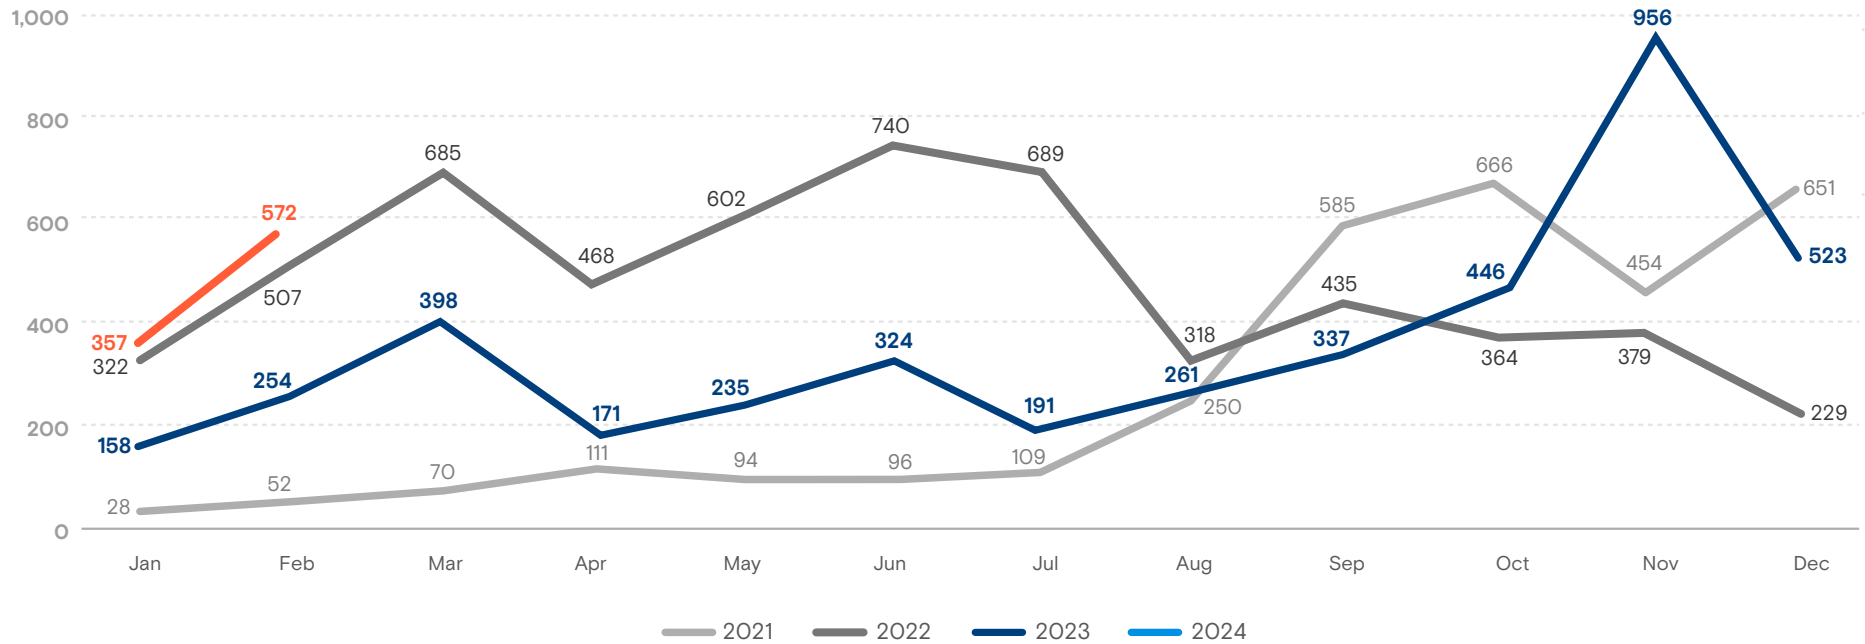

929

Total number of returned female migrants
January - February 2024

Returned female migrants by country of apprehension
January - February 2024

Reported motivations to migrate by female migrants
January - February 2024

Returned migrants by sex
January - February 2024

[+info https://infounitnca.iom.int/](https://infounitnca.iom.int/)

Total number of returned female migrants to El Salvador by month
 January 2021 - February 2024

Source: Dirección General de Migración y Extranjería (DGME).

Variation: January - February 2023 and January - February 2024

Total Variation

125.5% ↑

2023: 412
2024: 929

United States

248.2% ↑

2023: 251
2024: 874

Female adults

Children and Adolescents

273.8% ↑

2023: 168
2024: 628

196.4% ↑

2023: 83
2024: 246

Mexico

-73.7% ↓