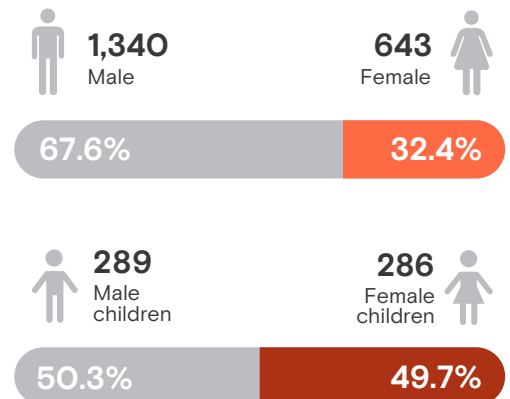

929

Total number of returned female migrants
January - February 2024

Returned female migrants by country of apprehension
January - February 2024

Reported motivations to migrate by female migrants
January - February 2024

Returned migrants by sex
January - February 2024

[+info https://infounitnca.iom.int/](https://infounitnca.iom.int/)

Total number of returned female migrants to El Salvador by month
 January 2021 - February 2024

Source: Dirección General de Migración y Extranjería (DGME).

Variation: January - February 2023 and January - February 2024

Total Variation

125.5% ↑

2023: 412
2024: 929

United States

248.2% ↑

2023: 251
2024: 874

Female adults

Children and Adolescents

273.8% ↑

2023: 168
2024: 628

196.4% ↑

2023: 83
2024: 246

Mexico

-73.7% ↓