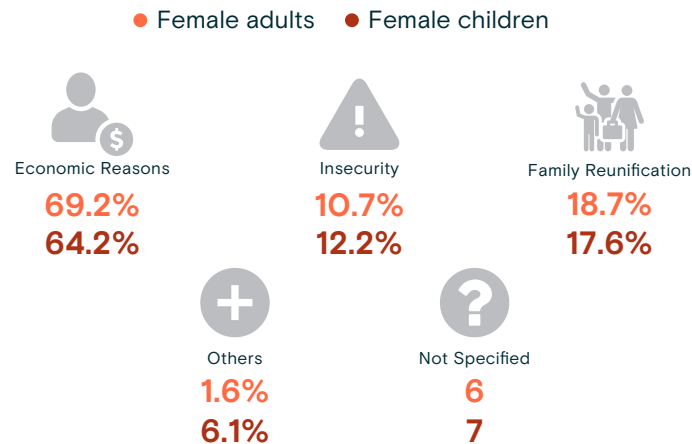

929

Total number of returned female migrants
January - February 2024

Returned female migrants by country of apprehension
January - February 2024

Reported motivations to migrate by female migrants
January - February 2024

Returned migrants by sex
January - February 2024

[+info https://infounitnca.iom.int/](https://infounitnca.iom.int/)

Total number of returned female migrants to El Salvador by month
 January 2021 - February 2024

Source: Dirección General de Migración y Extranjería (DGME).

Variation: January - February 2023 and January - February 2024

Total Variation

125.5% ↑

2023: 412
2024: 929

United States

248.2% ↑

2023: 251
2024: 874