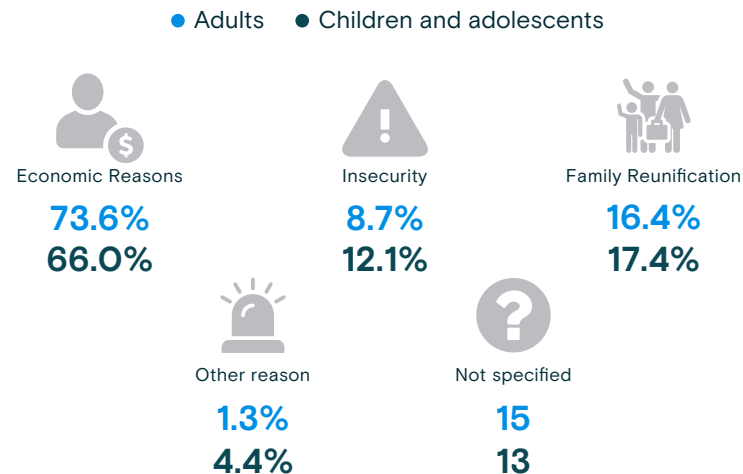

2,558

Total number of returned migrants
January - February 2024

Source: Dirección General de Migración y Extranjería (DGME).

Returned migrants by country of apprehension
January - February 2024

Reported motivations to migrate
January - February 2024

Returned migrants by sex
January - February 2024

Total number of returned migrants to El Salvador by month
 January 2021 - February 2024

Source: Dirección General de Migración y Extranjería (DGME).

Variation: January - February 2023 and January - February 2024

Total Variation

76.9% ↑

2023: 1,446
 2024: 2,558

United States

177.9% ↑

2023: 875
 2024: 2,432

Adults

179.1% ↑