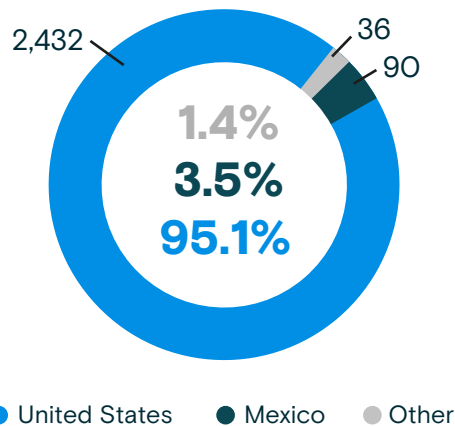

2,558

Total number of returned migrants
January - February 2024

Source: Dirección General de Migración y Extranjería (DGME).

Returned migrants by country of apprehension
January - February 2024

Reported motivations to migrate
January - February 2024

Returned migrants by sex
January - February 2024

Total number of returned migrants to El Salvador by month
 January 2021 - February 2024

Source: Dirección General de Migración y Extranjería (DGME).

Variation: January - February 2023 and January - February 2024

Total Variation

76.9% ↑

2023: 1,446
 2024: 2,558

United States

177.9% ↑

2023: 875
 2024: 2,432

Adults

179.1% ↑