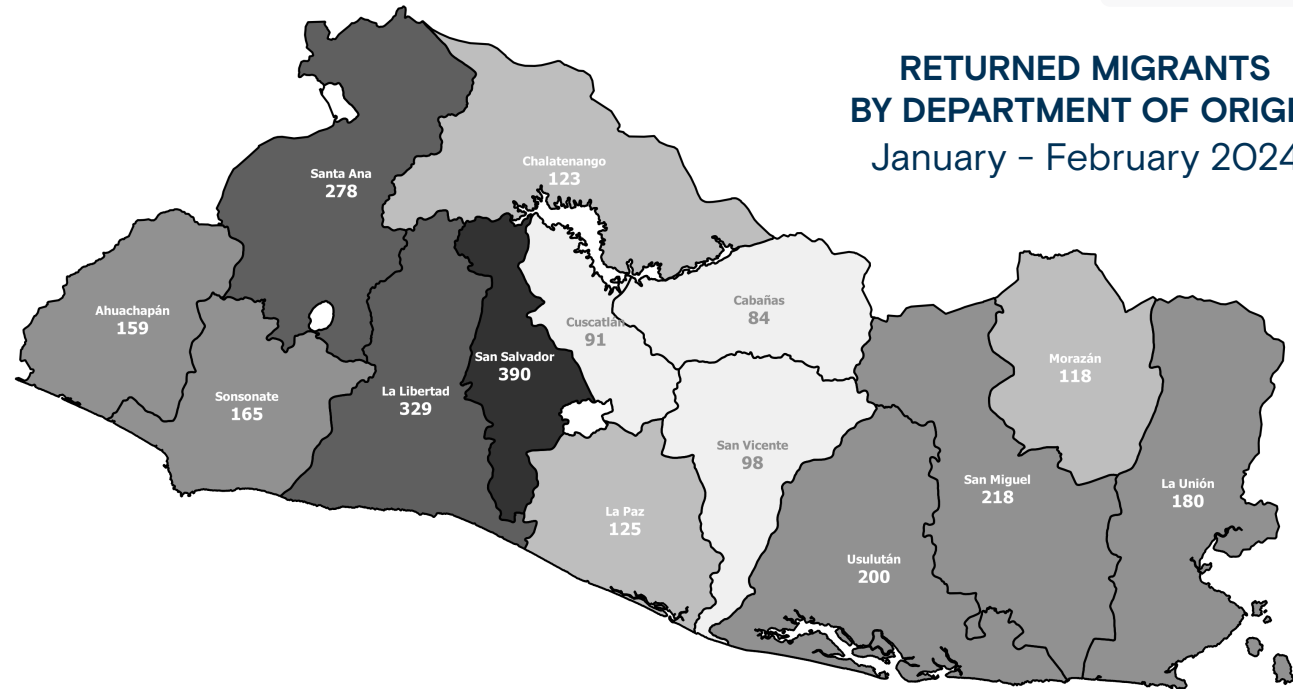

2,558

Total number of returned migrants
January - February 2024

Source: Dirección General de Migración y Extranjería (DGME).

Returned migrants by country of apprehension
January - February 2024

Reported motivations to migrate
January - February 2024

Returned migrants by sex
January - February 2024

Total number of returned migrants to El Salvador by month
 January 2021 - February 2024

Source: Dirección General de Migración y Extranjería (DGME).

Variation: January - February 2023 and January - February 2024

Total Variation

76.9% ↑

2023: 1,446
 2024: 2,558

United States

177.9% ↑

2023: 875
 2024: 2,432

Adults

179.1% ↑

2023: 695
 2024: 1,940

Children and Adolescents

173.3% ↑

2023: 180
 2024: 492

Mexico

-83.8% ↓

2023: 554
 2024: 90

Adults