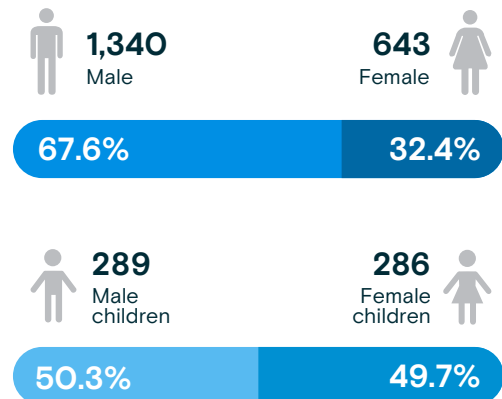

2,558

Total number of returned migrants
January - February 2024

Source: Dirección General de Migración y Extranjería (DGME).

Returned migrants by country of apprehension
January - February 2024

Reported motivations to migrate
January - February 2024

Returned migrants by sex
January - February 2024

Total number of returned migrants to El Salvador by month
 January 2021 - February 2024

Source: Dirección General de Migración y Extranjería (DGME).

Variation: January - February 2023 and January - February 2024

Total Variation

76.9% ↑

2023: 1,446
 2024: 2,558

United States

177.9% ↑

2023: 875
 2024: 2,432

Adults

179.1% ↑

2023: 695
 2024: 1,940

Children and Adolescents

173.3% ↑

2023: 180
 2024: 492

Mexico

-83.8% ↓

2023: 554
 2024: 90

Adults