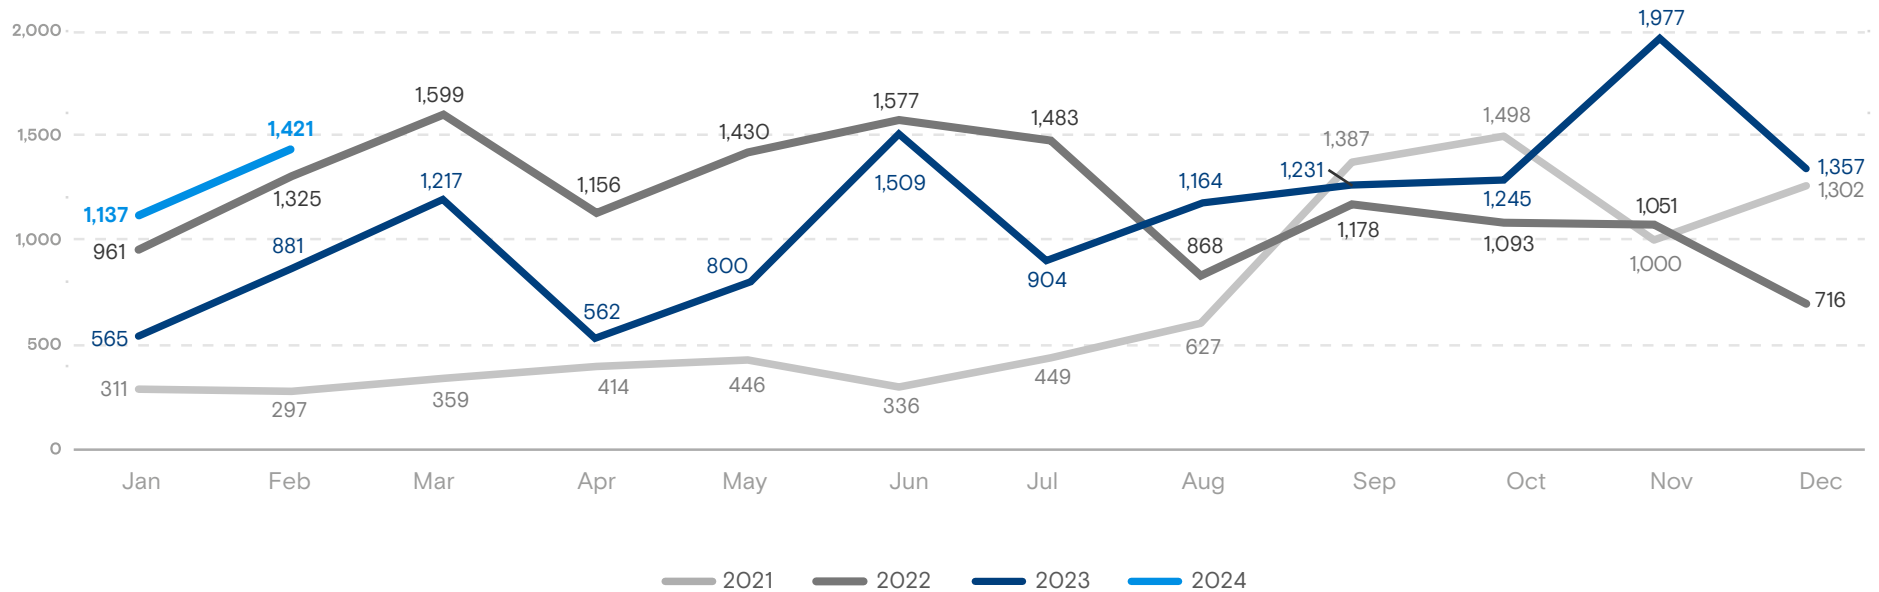

2,558

Total number of returned migrants
January - February 2024

Source: Dirección General de Migración y Extranjería (DGME).

Returned migrants by country of apprehension
January - February 2024

Reported motivations to migrate
January - February 2024

Returned migrants by sex
January - February 2024

Total number of returned migrants to El Salvador by month
 January 2021 - February 2024

Source: Dirección General de Migración y Extranjería (DGME).

Variation: January - February 2023 and January - February 2024

Total Variation

76.9% ↑

2023: 1,446
 2024: 2,558

United States

177.9% ↑

2023: 875
 2024: 2,432

Adults

179.1% ↑

2023: 695
 2024: 1,940

Children and Adolescents

173.3% ↑

2023: 180
 2024: 492

Mexico

-83.8% ↓

2023: 554
 2024: 90

Adults