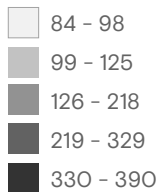

2,558

Total number of returned migrants
January - February 2024

Source: Dirección General de Migración y Extranjería (DGME).

Returned migrants by country of apprehension
January - February 2024

Reported motivations to migrate
January - February 2024