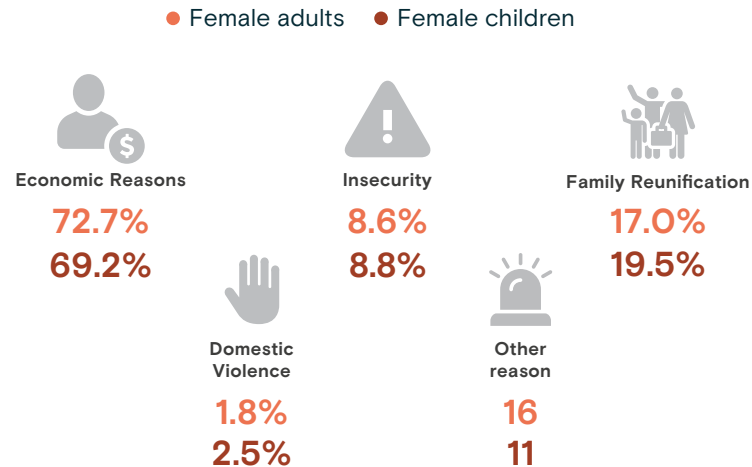

4,254

Total number of returned female migrants
January - December 2023

Source: Dirección General de Migración y Extranjería (DGME).

Returned female migrants by country of apprehension January - December 2023

Reported motivations to migrate January - December 2023

Returned migrants by sex January - December 2023

Total number of returned female migrants to El Salvador by month January 2020 - December 2023

Source: Dirección General de Migración y Extranjería (DGME).

Variation: January - December 2022 and January - December 2023

Total Variation

-25.9% ↓

2022: 5,738
2023: 4,254

United States

-8.2% ↓

Female adults

8.7% ↑