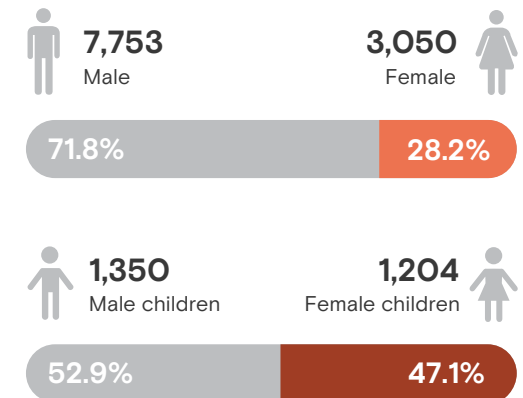

4,254

Total number of returned female migrants
January - December 2023

Source: Dirección General de Migración y Extranjería (DGME).

Returned female migrants by country of apprehension January - December 2023

Reported motivations to migrate January - December 2023

Returned migrants by sex January - December 2023

Total number of returned female migrants to El Salvador by month January 2020 - December 2023

Source: Dirección General de Migración y Extranjería (DGME).

Variation: January - December 2022 and January - December 2023

Total Variation

-25.9% ↓

2022: 5,738
2023: 4,254

United States

-8.2% ↓

Female adults

8.7% ↑