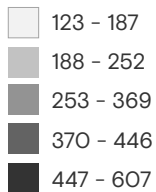

4,254

Total number of returned female migrants
January - December 2023

Source: Dirección General de Migración y Extranjería (DGME).

Returned female migrants by country of apprehension January - December 2023

Reported motivations to migrate January - December 2023

Returned migrants by sex January - December 2023

Total number of returned female migrants to El Salvador by month January 2020 - December 2023

Source: Dirección General de Migración y Extranjería (DGME).