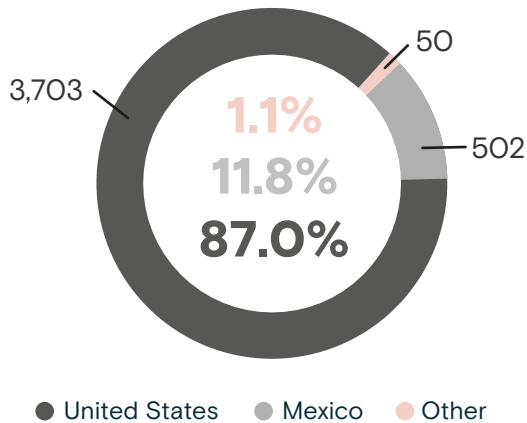

4,254

Total number of returned female migrants
January - December 2023

Source: Dirección General de Migración y Extranjería (DGME).

Returned female migrants by country of apprehension January - December 2023

Reported motivations to migrate January - December 2023

Returned migrants by sex January - December 2023

Total number of returned female migrants to El Salvador by month January 2020 - December 2023

Source: Dirección General de Migración y Extranjería (DGME).

Variation: January - December 2022 and January - December 2023

Total Variation

-25.9% ↓

2022: 5,738
2023: 4,254

United States

-8.2% ↓

Female adults

8.7% ↑