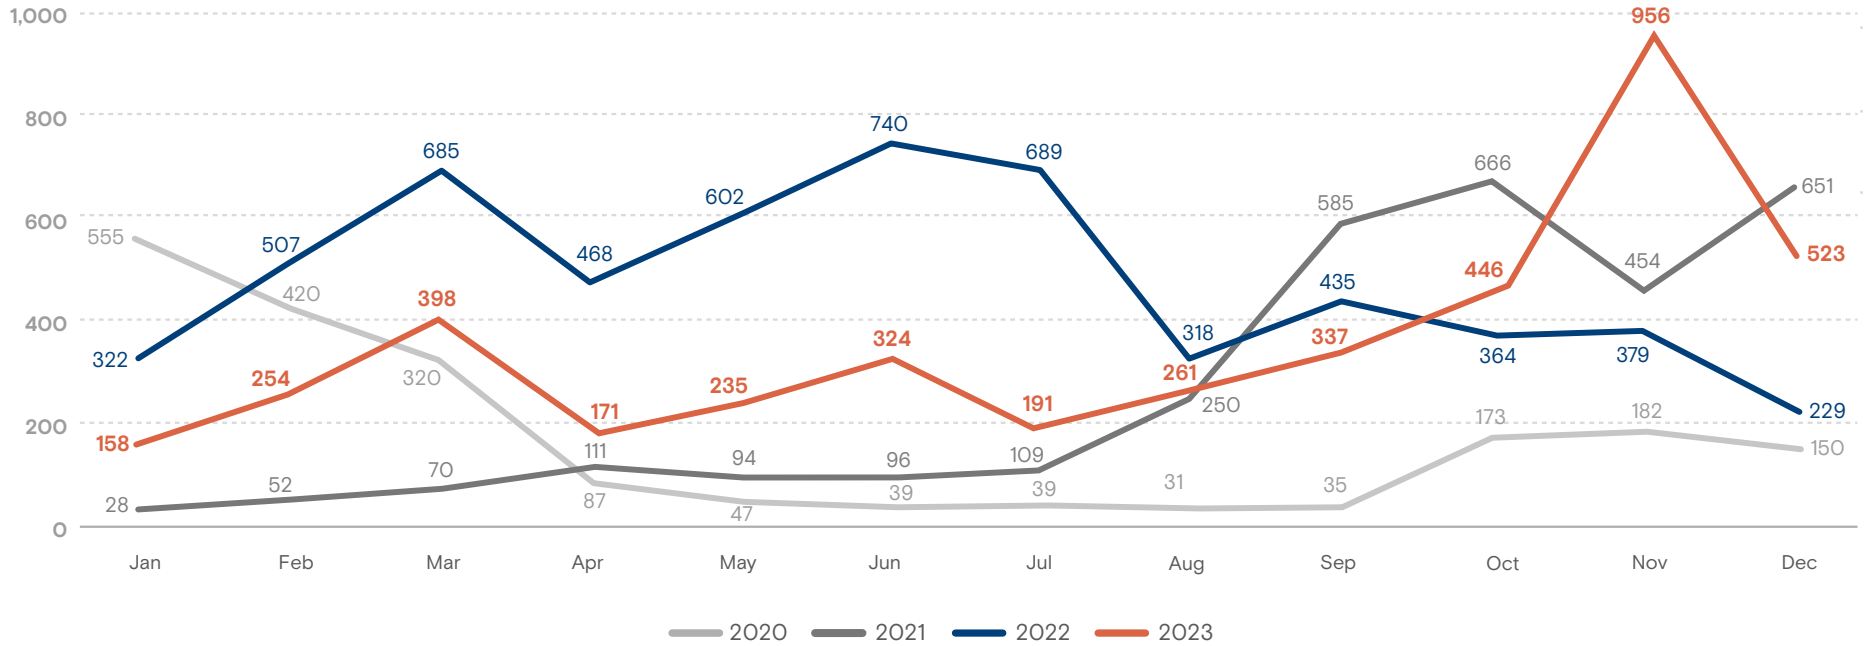

4,254

Total number of returned female migrants
January - December 2023

Source: Dirección General de Migración y Extranjería (DGME).

Returned female migrants by country of apprehension January - December 2023

Reported motivations to migrate January - December 2023

Returned migrants by sex January - December 2023

Total number of returned female migrants to El Salvador by month January 2020 - December 2023

Source: Dirección General de Migración y Extranjería (DGME).

Variation: January - December 2022 and January - December 2023

Total Variation

-25.9% ↓

2022: 5,738
2023: 4,254

United States

-8.2% ↓

Female adults

8.7% ↑

2022: 2,493
2023: 2,711

2022: 4,032
2023: 3,703

Children and Adolescents

-35.5% ↓

2022: 1,539
2023: 992

Mexico

-69.5% ↓

Female adults