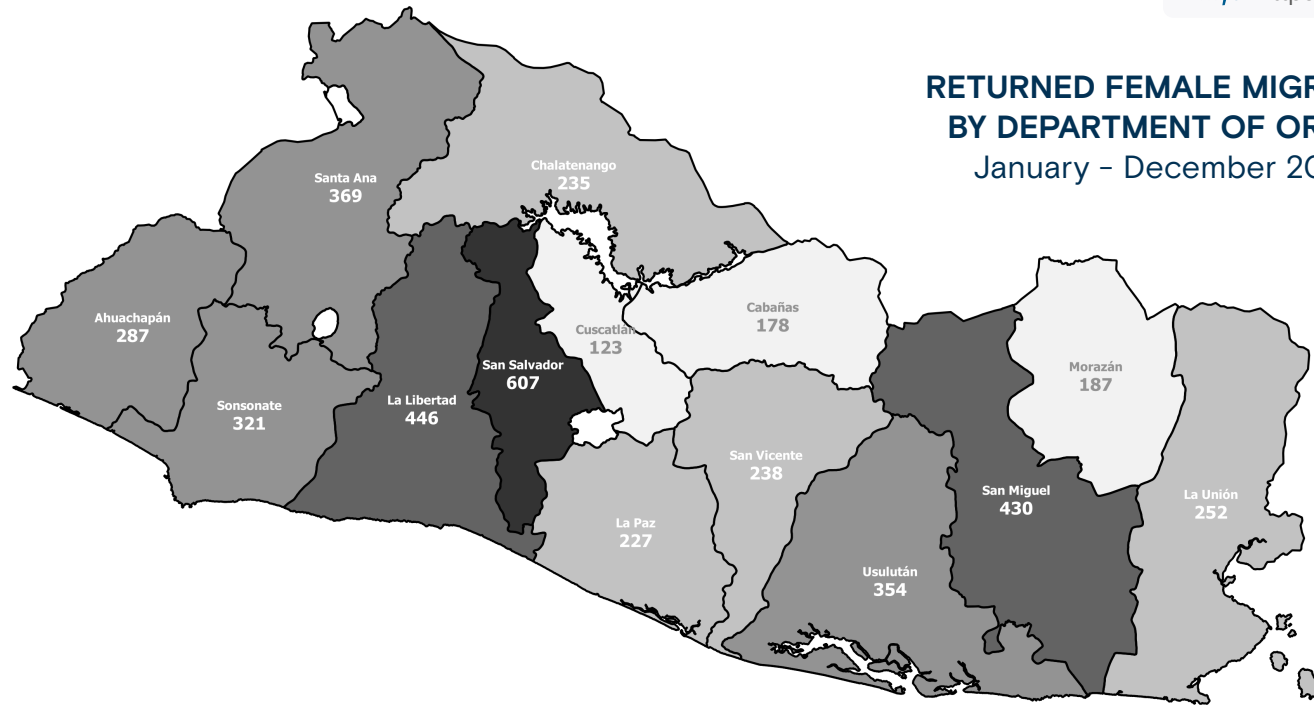

4,254

Total number of returned female migrants
January - December 2023

Source: Dirección General de Migración y Extranjería (DGME).

Returned female migrants by country of apprehension January - December 2023

Reported motivations to migrate January - December 2023

Returned migrants by sex January - December 2023

Total number of returned female migrants to El Salvador by month January 2020 - December 2023

Source: Dirección General de Migración y Extranjería (DGME).

Variation: January - December 2022 and January - December 2023

Total Variation

-25.9% ↓

2022: 5,738
2023: 4,254

United States

-8.2% ↓

Female adults

8.7% ↑

2022: 2,493
2023: 2,711

2022: 4,032
2023: 3,703

Children and Adolescents

-35.5% ↓

2022: 1,539
2023: 992

Mexico

-69.5% ↓

Female adults