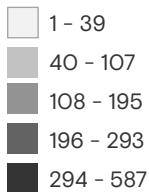

13,357

Total number of **Returned migrants by municipality**
 January - December 2023

RETURNED MIGRANTS BY MUNICIPALITY
 January - December 2023

Source: Dirección General de Migración y Extranjería (DGME).