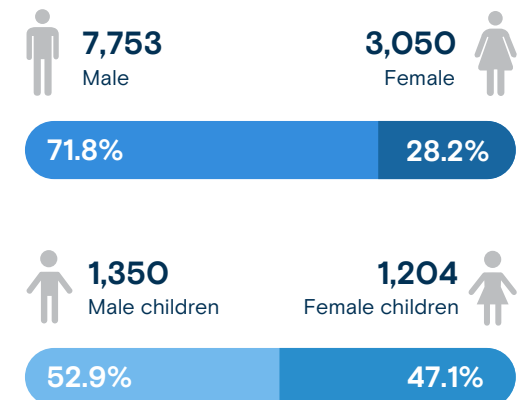

13,357

Total number of returned migrants
January - December 2023

Source: Dirección General de Migración y Extranjería (DGME).

Returned migrants by country of apprehension
January - December 2023

Reported motivations to migrate
January - December 2023

● Adults ● Children and adolescents

Returned migrants by sex
January - December 2023

Total number of returned migrants to El Salvador by month January 2020 - December 2023

Source: Dirección General de Migración y Extranjería (DGME).

Variation: January - December 2022 and January - December 2023

Total Variation

-7.5%

2022: 14,437
2023: 13,357

United States

29.7%

2022: 8,951
2023: 12,000

Adults