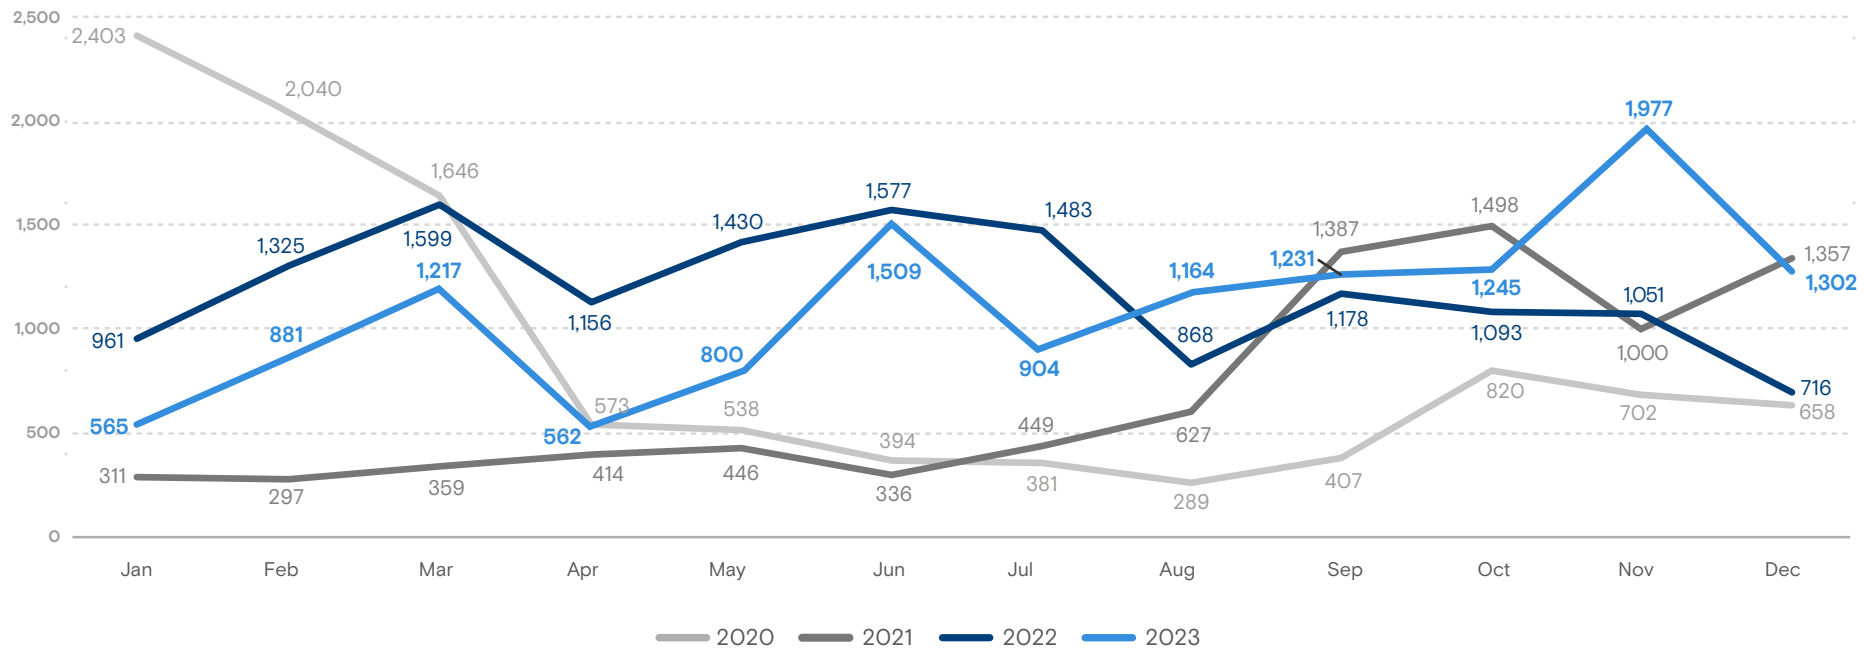

13,357

Total number of returned migrants
January - December 2023

Source: Dirección General de Migración y Extranjería (DGME).

Returned migrants by country of apprehension
January - December 2023

Reported motivations to migrate
January - December 2023

● Adults ● Children and adolescents

Returned migrants by sex
January - December 2023

Total number of returned migrants to El Salvador by month January 2020 - December 2023

Source: Dirección General de Migración y Extranjería (DGME).

Variation: January - December 2022 and January - December 2023

Total Variation

-7.5%

2022: 14,437
2023: 13,357

United States

29.7%

2022: 8,951
2023: 12,000

Adults

65.4%

2022: 5,800
2023: 9,592

Children and Adolescents

-35.9%

2022: 3,151
2023: 2,021

Mexico

-70.4%

2022: 5,331
2023: 1,579