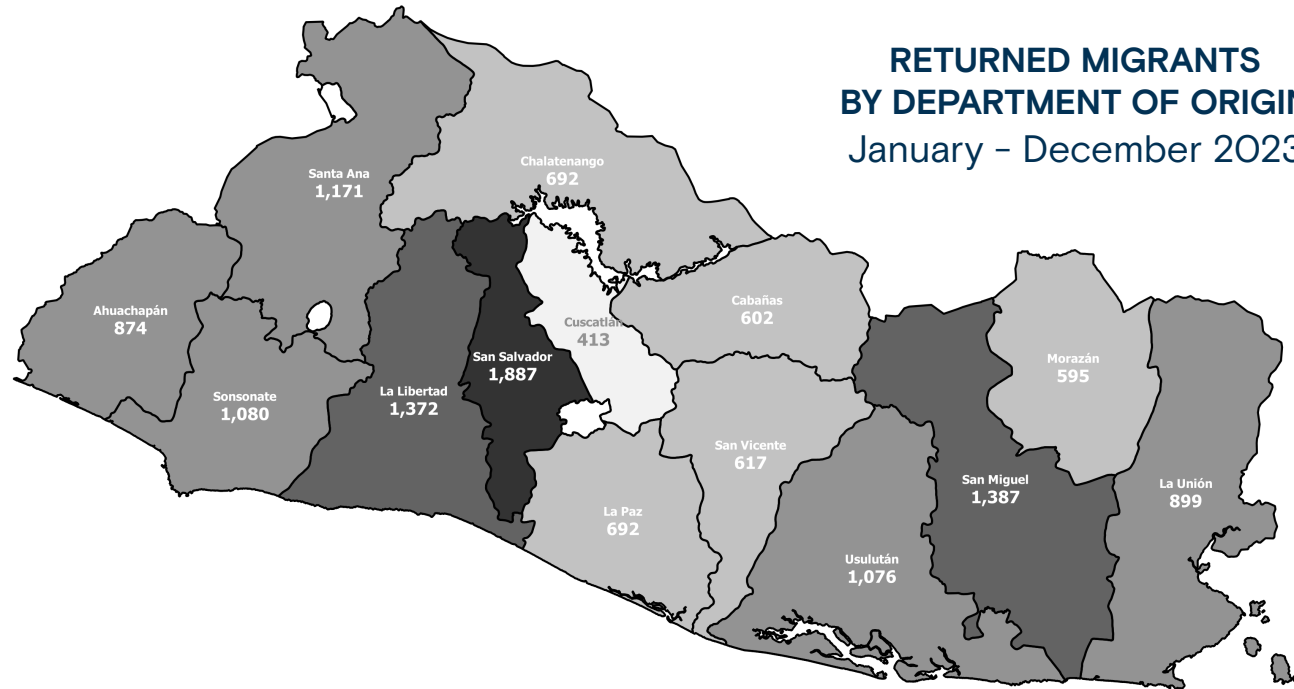

13,357

Total number of returned migrants
January - December 2023

Source: Dirección General de Migración y Extranjería (DGME).

Returned migrants by country of apprehension
January - December 2023

Reported motivations to migrate
January - December 2023

● Adults ● Children and adolescents

Returned migrants by sex
January - December 2023

Total number of returned migrants to El Salvador by month January 2020 - December 2023

Source: Dirección General de Migración y Extranjería (DGME).

Variation: January - December 2022 and January - December 2023

Total Variation

-7.5%

2022: 14,437
2023: 13,357

United States

29.7%

2022: 8,951
2023: 12,000

Adults

65.4%

2022: 5,800
2023: 9,592

Children and Adolescents

-35.9%

2022: 3,151
2023: 2,021

Mexico

-70.4%

2022: 5,331
2023: 1,579