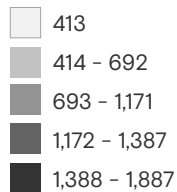

13,357

Total number of returned migrants
January - December 2023

Source: Dirección General de Migración y Extranjería (DGME).

Returned migrants by country of apprehension
January - December 2023

Reported motivations to migrate
January - December 2023

● Adults ● Children and adolescents

Returned migrants by sex
January - December 2023

Total number of returned migrants to El Salvador by month January 2020 - December 2023

Source: Dirección General de Migración y Extranjería (DGME).