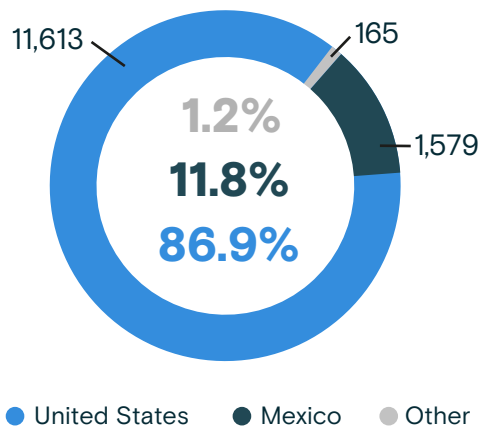

13,357

Total number of returned migrants
January - December 2023

Source: Dirección General de Migración y Extranjería (DGME).

Returned migrants by country of apprehension
January - December 2023

Reported motivations to migrate
January - December 2023

● Adults ● Children and adolescents

Returned migrants by sex
January - December 2023

Total number of returned migrants to El Salvador by month January 2020 - December 2023

Source: Dirección General de Migración y Extranjería (DGME).

Variation: January - December 2022 and January - December 2023

Total Variation

-7.5%

2022: 14,437
2023: 13,357

United States

29.7%

2022: 8,951
2023: 12,000

Adults