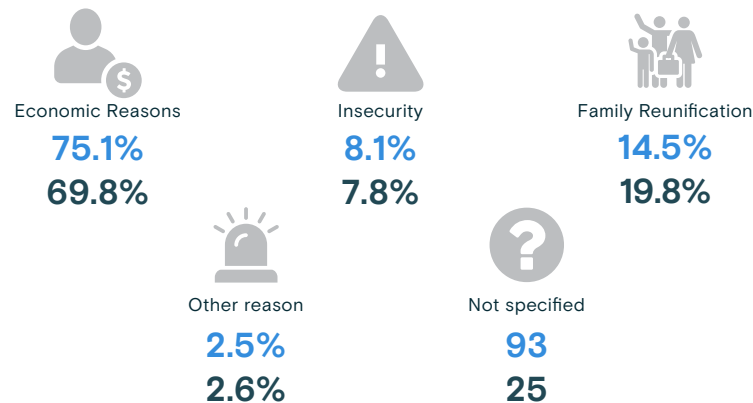

13,357

Total number of returned migrants
January - December 2023

Source: Dirección General de Migración y Extranjería (DGME).

Returned migrants by country of apprehension
January - December 2023

Reported motivations to migrate
January - December 2023

● Adults ● Children and adolescents

Returned migrants by sex
January - December 2023

Total number of returned migrants to El Salvador by month January 2020 - December 2023

Source: Dirección General de Migración y Extranjería (DGME).

Variation: January - December 2022 and January - December 2023

Total Variation

-7.5%

2022: 14,437
2023: 13,357

United States

29.7%

2022: 8,951
2023: 12,000

Adults